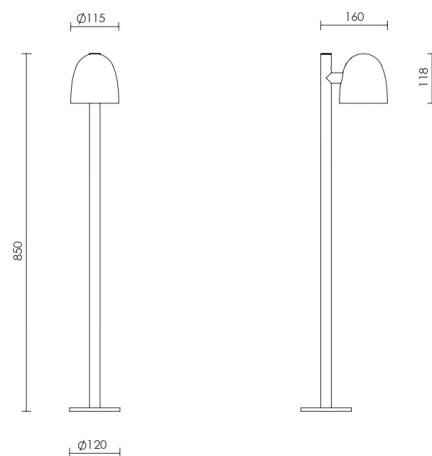

SPEERS OUTDOOR W1/BOLLARD

By David Abad

Description:

Outdoor LED lamps available for wall (Speers Outdoor W1) or bollard (Speers Outdoor Bollard). The wall lamp gives adjustable direct light and is sold in solid matte white and matte black. The bollard model is made in metal with a matte black finish. Both the wall and bollard models are equipped with a LED light source with a glass lens that focuses the light and enhances its luminous efficiency.

Speers outdoor W1

Speers outdoor BOLLARD

● Black (matte) ○ White (matte)

CODE	LAMP	LIGHT SOURCE	DIM	BULB	kg
------	------	--------------	-----	------	----

753122U SPEERS OUTDOOR W1 BLACK

753121U SPEERS OUTDOOR W1 WHITE