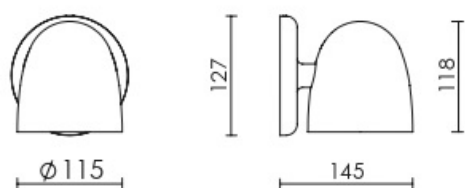

SPEERS OUTDOOR W1/BOLLARD

By David Abad

Description:

Outdoor LED lamps available for wall (Speers Outdoor W1) or bollard (Speers Outdoor Bollard). The wall lamp gives adjustable direct light and is sold in solid matte white and matte black. The bollard model is made in metal with a matte black finish. Both the wall and bollard models are equipped with a LED light source with a glass lens that focuses the light and enhances its luminous efficiency.

Speers outdoor W1

Speers outdoor BOLLARD

● Black (matte) ○ White (matte)

CODE	LAMP	LIGHT SOURCE	DIM	BULB	kg
------	------	--------------	-----	------	----

753122U SPEERS OUTDOOR W1 BLACK

753121U SPEERS OUTDOOR W1 WHITE