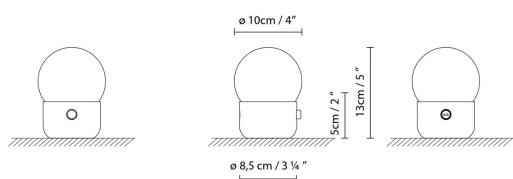

KUP CAMP

Black
 Copper
 Gold

CODE	LAMP	LIGHT SOURCE	DIM	BULB	kg
742002U	KUP CAMP COPPER				
742001U	KUP CAMP GOLD	LED 1,3W 150lm 3,7V 3000K CRI≥90 DIM	TOUCH DIM	A++	LED A+
742000U	KUP CAMP BLACK