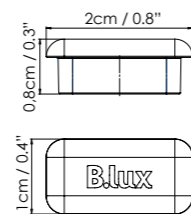

SINGLE CROSS

DOUBLE CROSS

LINEAR UNION

END CAP

90° UNION C/W

SHELF

LIGHT SOURCE

● Black (matte)