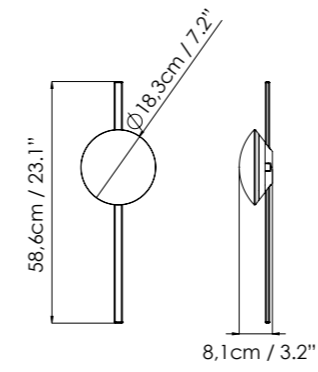

CROSSHATCH C/W - S