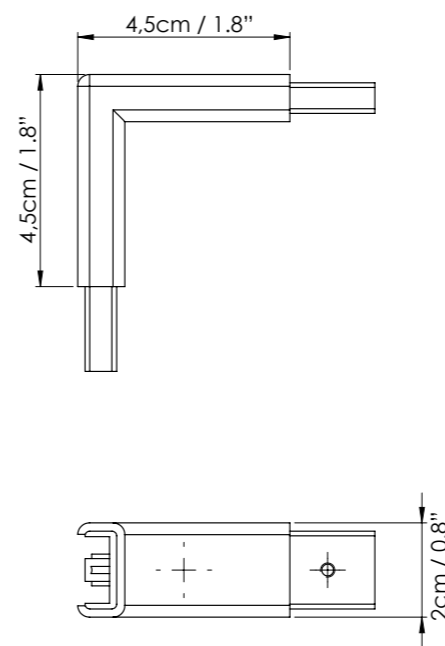

SINGLE CROSS

DOUBLE CROSS

LINEAR UNION

END CAP

90° UNION C/W

SHELF

LIGHT SOURCE

● Black (matte)