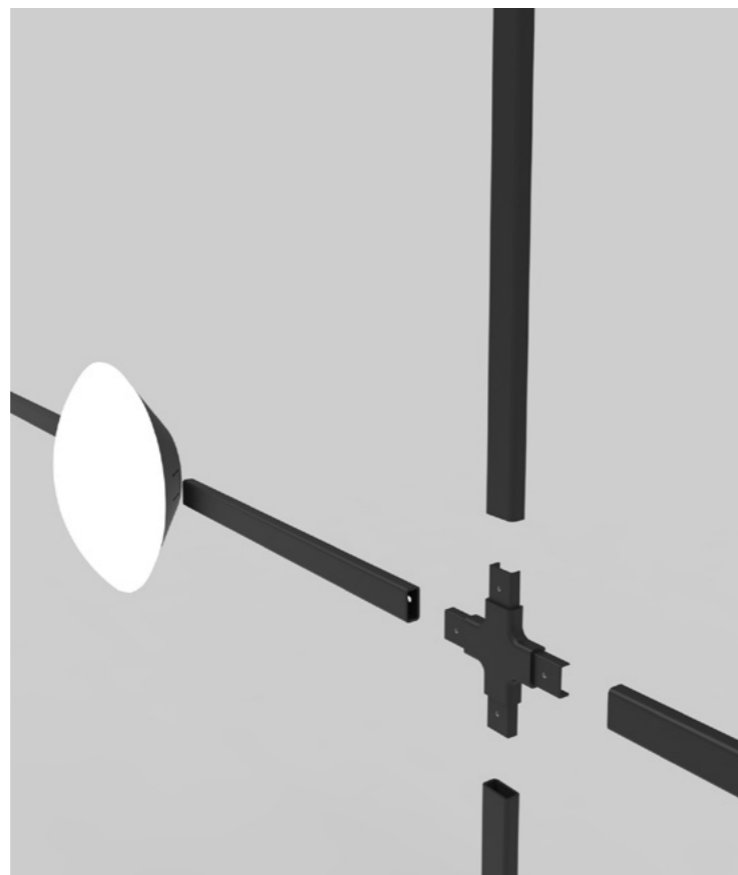

Crosshatch

by
Brad Ascalon

**Decorative
lighting**

Crosshatch está formado por una estructura reticular metálica en tres formatos (S/M/L) disponibles en versión techo y pared y dos formatos (M/L) en versión suspensión. Gracias a su cableado interno, se pueden combinar entre ellos para crear múltiples composiciones con tan solo una acometida. La ligereza de su estructura permite crear grandes volúmenes sin recargar el espacio. Su mayor atractivo reside, precisamente, en el juego de vacíos y luces que genera allí donde se instala.

La versión a pared ofrece también la posibilidad de incorporar baldas para la colocación de libros o accesorios de decoración.

Crosshatch is made up of a metallic structure in three sizes (S/M/L) available in ceiling and wall versions and two sizes (M/L) for the suspension version. Thanks to its internal wiring, they can be combined to create multiple compositions with just one power supply. The lightness of its structure allows us to create volumes without overloading the space. Its main appeal lies precisely in the game of voids and lights that it generates wherever it is installed.

Crosshatch System allows us to go further and create fully customized systems by combining tubes, light sources, and single or double crosses according to our preferences.

Crosshatch System can expand both horizontally and vertically, and the sizes are completely customizable. Additionally, we can create angles to transition from a wall system to a suspension or ceiling system, adjusting the system to fit the needs of our space.

SINGLE CROSS

DOUBLE CROSS

LINEAR UNION

END CAP

90° UNION C/W

SHELF

LIGHT SOURCE

● Black (matte)