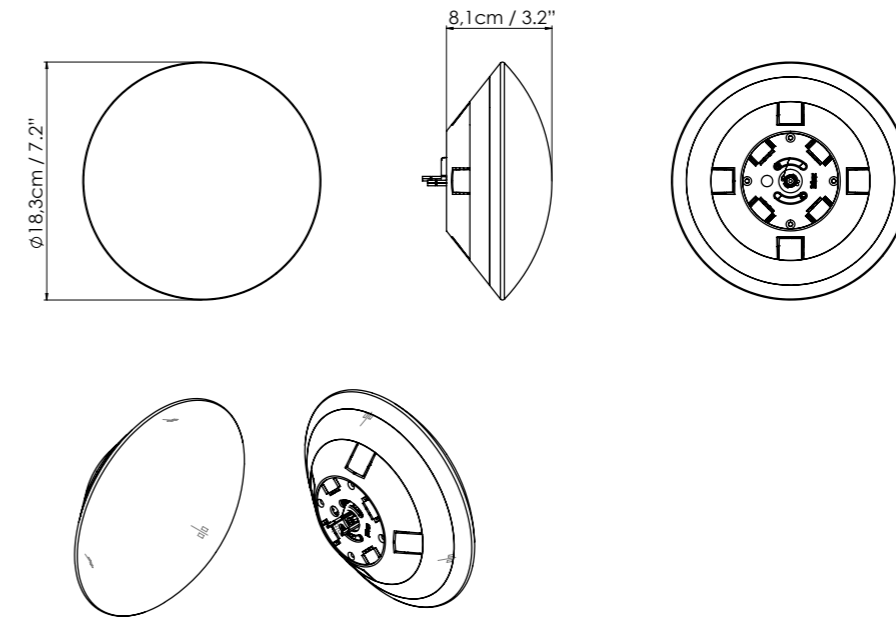

Crosshatch System puede crecer tanto horizontal como verticalmente y los tamaños son totalmente personalizables. Además, podemos crear ángulos para pasar de un sistema de pared a un sistema de suspensión o techo y ajustar así el sistema a las necesidades de nuestro espacio.

Crosshatch System allows us to go further and create fully customized systems by combining tubes, light sources, and single or double crosses according to our preferences.

Crosshatch System can expand both horizontally and vertically, and the sizes are completely customizable. Additionally, we can create angles to transition from a wall system to a suspension or ceiling system, adjusting the system to fit the needs of our space.

SINGLE CROSS

DOUBLE CROSS

LINEAR UNION

END CAP

90° UNION C/W

SHELF

LIGHT SOURCE

● Black (matte)