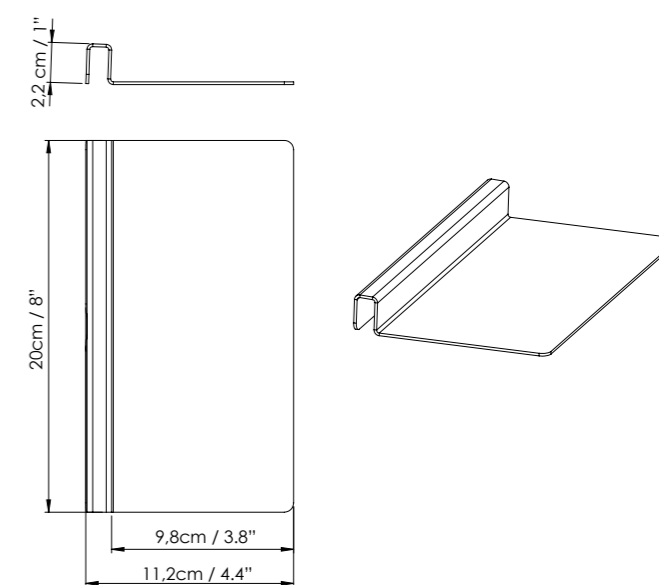

Crosshatch System allows us to go further and create fully customized systems by combining tubes, light sources, and single or double crosses according to our preferences.

Crosshatch System can expand both horizontally and vertically, and the sizes are completely customizable. Additionally, we can create angles to transition from a wall system to a suspension or ceiling system, adjusting the system to fit the needs of our space.

SINGLE CROSS

DOUBLE CROSS

LINEAR UNION

END CAP

90° UNION C/W

SHELF

LIGHT SOURCE

● Black (matte)