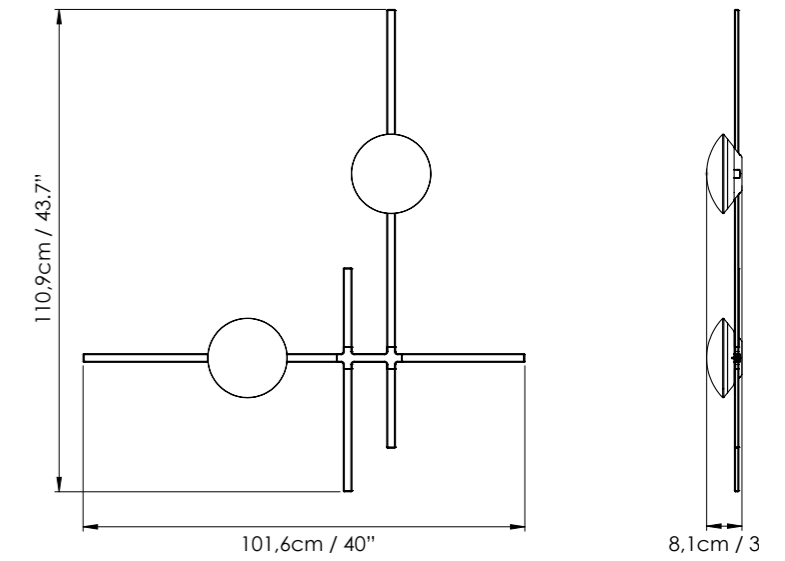

La versión a pared ofrece también la posibilidad de incorporar baldas para la colocación de libros o accesorios de decoración.

Crosshatch is made up of a metallic structure in three sizes (S/M/L) available in ceiling and wall versions and two sizes (M/L) for the suspension version. Thanks to its internal wiring, they can be combined to create multiple compositions with just one power supply. The lightness of its structure allows us to create volumes without overloading the space. Its main appeal lies precisely in the game of voids and lights that it generates wherever it is installed.

The wall version also offers the possibility of incorporating shelves for books or other decorative accessories.

CROSSHATCH C/W - S

CROSSHATCH C/W - M

CROSSHATCH C/W - L

● Black (matte)

CODE	LAMP	LIGHT SOURCE
767100	CROSSHATCH C/W S	LED 18W 1800lm 2700K CRI≥90 230V DIM PHASE CUT
767110	CROSSHATCH C/W M	2 x LED 18W 3600lm 2700K CRI≥90 230V DIM PHASE CUT
767120	CROSSHATCH C/W L	3 x LED 18W 5400lm 2700K CRI≥90 230V DIM PHASE CUT
767980	CROSSHATCH SHELF	