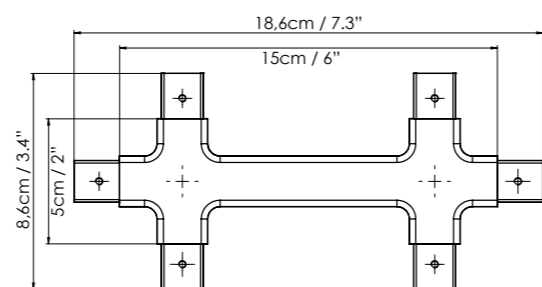

DOUBLE CROSS