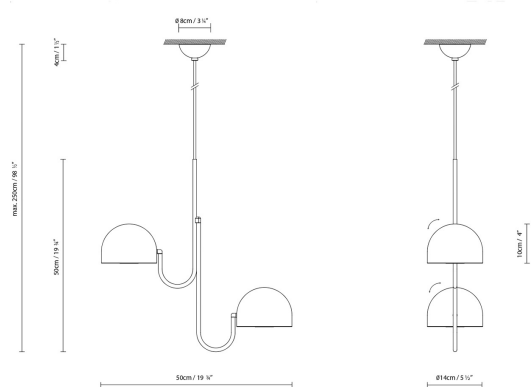

B.lux

BOWEE S

By Werner Aisslinger

Description:

LED suspension lamp made with half-sphere shades, available as vertical (S) or horizontal (SH). Bowee S is available with either one shade (S1) or two shades (S2). Bowee SH comes with four shades (SH4) or six shades (SH6). All light sources can be positioned on the horizontal axis and give diffused light. Available in metallic English bronze, matte turquoise and matte beige.

BOWEE S1

BOWEE S2

BOWEE SH4

BOWEE SH6

- Beige
 ● Clear turquoise
 ● English metallic bronze

CÓDIGO	LÁMPARA	FUENTE DE LUZ	DIM	BOMBILLA	kg
758300	BOWEE S1 BEIGE				
758301	BOWEE S1 CLEAR TURQUOISE	LED 8W 1050lm 2700K CRI≥90	A++		LED A+
758302	BOWEE S1 METALLIC ENGLISH BRONZE				
758320	BOWEE S2 BEIGE				
758321	BOWEE S2 CLEAR TURQUOISE	LED 2 x 8W 1050lm 2700K CRI≥90	A++		LED A+
758322	BOWEE S2 METALLIC ENGLISH BRONZE				
758350	BOWEE SH4 BEIGE				
758351	BOWEE SH4 CLEAR TURQUOISE	LED 4 x 8W 1050lm 2700K CRI≥90	A++		LED A+
758352	BOWEE SH4 METALLIC ENGLISH BRONZE				
758360	BOWEE SH6 BEIGE				
758361	BOWEE SH6 CLEAR TURQUOISE	LED 6 x 8W 1050lm 2700K CRI≥90	A++		LED A+
758362	BOWEE SH6 METALLIC ENGLISH BRONZE				

BOWEE S

BOWEE F

BOWEE W

Collection:

Designer

Instrucciones de montaje

Instrucciones de montaje