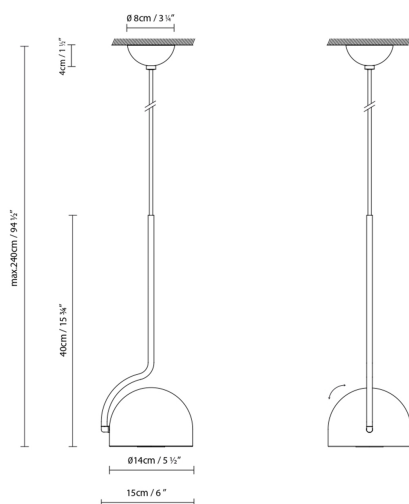

B.lux

BOWEE S

By Werner Aisslinger

Description:

LED suspension lamp made with half-sphere shades, available as vertical (S) or horizontal (SH). Bowee S is available with either one shade (S1) or two shades (S2). Bowee SH comes with four shades (SH4) or six shades (SH6). All light sources can be positioned on the horizontal axis and give diffused light. Available in metallic English bronze, matte turquoise and matte beige.

BOWEE S1

BOWEE S2

BOWEE SH4

BOWEE SH6

- Beige
 ● Clear turquoise
 ● English metallic bronze

CÓDIGO	LÁMPARA	FUENTE DE LUZ	DIM	BOMBILLA	kg
758300	BOWEE S1 BEIGE				
758301	BOWEE S1 CLEAR TURQUOISE	LED 8W 1050lm 2700K CRI≥90	A++		LED A+
758302	BOWEE S1 METALLIC ENGLISH BRONZE				
758320	BOWEE S2 BEIGE				
758321	BOWEE S2 CLEAR TURQUOISE	LED 2 x 8W 1050lm 2700K CRI≥90	A++		LED A+
758322	BOWEE S2 METALLIC ENGLISH BRONZE				
758350	BOWEE SH4 BEIGE				
758351	BOWEE SH4 CLEAR TURQUOISE	LED 4 x 8W 1050lm 2700K CRI≥90	A++		LED A+
758352	BOWEE SH4 METALLIC ENGLISH BRONZE				
758360	BOWEE SH6 BEIGE				
758361	BOWEE SH6 CLEAR TURQUOISE	LED 6 x 8W 1050lm 2700K CRI≥90	A++		LED A+
758362	BOWEE SH6 METALLIC ENGLISH BRONZE				