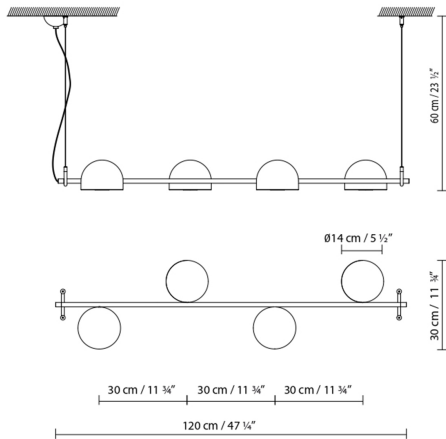

B.lux

BOWEE S

By Werner Aisslinger

Description:

LED suspension lamp made with half-sphere shades, available as vertical (S) or horizontal (SH). Bowee S is available with either one shade (S1) or two shades (S2). Bowee SH comes with four shades (SH4) or six shades (SH6). All light sources can be positioned on the horizontal axis and give diffused light. Available in metallic English bronze, matte turquoise and matte beige.

BOWEE S1

BOWEE S2

BOWEE SH4

BOWEE SH6

- Beige
 ● Clear turquoise
 ● English metallic bronze

CÓDIGO	LÁMPARA	FUENTE DE LUZ	DIM	BOMBILLA	kg
758300	BOWEE S1 BEIGE				
758301	BOWEE S1 CLEAR TURQUOISE	LED 8W 1050lm 2700K CRI≥90	A++		LED A+
758302	BOWEE S1 METALLIC ENGLISH BRONZE				
758320	BOWEE S2 BEIGE				
758321	BOWEE S2 CLEAR TURQUOISE	LED 2 x 8W 1050lm 2700K CRI≥90	A++		LED A+
758322	BOWEE S2 METALLIC ENGLISH BRONZE				
758350	BOWEE SH4 BEIGE				
758351	BOWEE SH4 CLEAR TURQUOISE	LED 4 x 8W 1050lm 2700K CRI≥90	A++		LED A+
758352	BOWEE SH4 METALLIC ENGLISH BRONZE				
758360	BOWEE SH6 BEIGE				
758361	BOWEE SH6 CLEAR TURQUOISE	LED 6 x 8W 1050lm 2700K CRI≥90	A++		LED A+
758362	BOWEE SH6 METALLIC ENGLISH BRONZE				