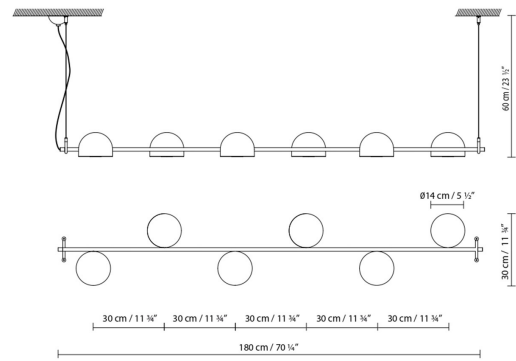

B.lux

BOWEE S

By Werner Aisslinger

Description:

LED suspension lamp made with half-sphere shades, available as vertical (S) or horizontal (SH). Bowee S is available with either one shade (S1) or two shades (S2). Bowee SH comes with four shades (SH4) or six shades (SH6). All light sources can be positioned on the horizontal axis and give diffused light. Available in metallic English bronze, matte turquoise and matte beige.

BOWEE S1

BOWEE S2

BOWEE SH4

BOWEE SH6

- Beige
 ● Clear turquoise
 ● English metallic bronze

CÓDIGO	LÁMPARA	FUENTE DE LUZ	DIM	BOMBILLA	kg
758300	BOWEE S1 BEIGE				
758301	BOWEE S1 CLEAR TURQUOISE	LED 8W 1050lm 2700K CRI≥90	A++		LED A+
758302	BOWEE S1 METALLIC ENGLISH BRONZE				
758320	BOWEE S2 BEIGE				
758321	BOWEE S2 CLEAR TURQUOISE	LED 2 x 8W 1050lm 2700K CRI≥90	A++		LED A+
758322	BOWEE S2 METALLIC ENGLISH BRONZE				
758350	BOWEE SH4 BEIGE				
758351	BOWEE SH4 CLEAR TURQUOISE	LED 4 x 8W 1050lm 2700K CRI≥90	A++		LED A+
758352	BOWEE SH4 METALLIC ENGLISH BRONZE				
758360	BOWEE SH6 BEIGE				
758361	BOWEE SH6 CLEAR TURQUOISE	LED 6 x 8W 1050lm 2700K CRI≥90	A++		LED A+
758362	BOWEE SH6 METALLIC ENGLISH BRONZE				