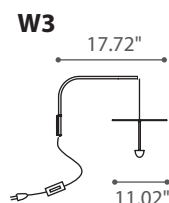

**Materials:** brass, matte black structure

**Light:** integrated LED 110/120v

- C1** LED 13W 110/120v 1000lm 3000°K **A+**
- C2** LED 13W 110/120v 1000lm 3000°K **A+**
- C3** LED 17W 110/120v 1350lm 3000°K **A+**
- C4** LED 17W 110/120v 1350lm 3000°K **A+**
- W1** LED 13W 110/120v 1000lm 3000°K **A+**
- W2** LED 13W 110/120v 1000lm 3000°K **A+**
- W3** LED 13W 110/120v 1000lm 3000°K **A+** Dimmer