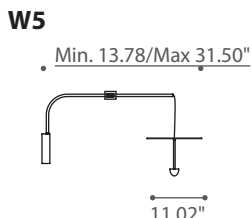

**Materials:** brass, matte black structure

**Light:** integrated LED 110/120v

- C1** LED 13W 110/120v 1000lm 3000°K **A+**
- C2** LED 13W 110/120v 1000lm 3000°K **A+**
- C3** LED 17W 110/120v 1350lm 3000°K **A+**
- C4** LED 17W 110/120v 1350lm 3000°K **A+**
- W1** LED 13W 110/120v 1000lm 3000°K **A+**
- W2** LED 13W 110/120v 1000lm 3000°K **A+**
- W3** LED 13W 110/120v 1000lm 3000°K **A+** Dimmer