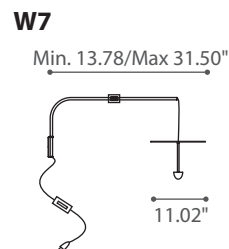

**Materials:** brass, matte black structure

**Light:** integrated LED 110/120v

- C1** LED 13W 110/120v 1000lm 3000°K **A+**
- C2** LED 13W 110/120v 1000lm 3000°K **A+**
- C3** LED 17W 110/120v 1350lm 3000°K **A+**
- C4** LED 17W 110/120v 1350lm 3000°K **A+**
- W1** LED 13W 110/120v 1000lm 3000°K **A+**
- W2** LED 13W 110/120v 1000lm 3000°K **A+**
- W3** LED 13W 110/120v 1000lm 3000°K **A+** Dimmer