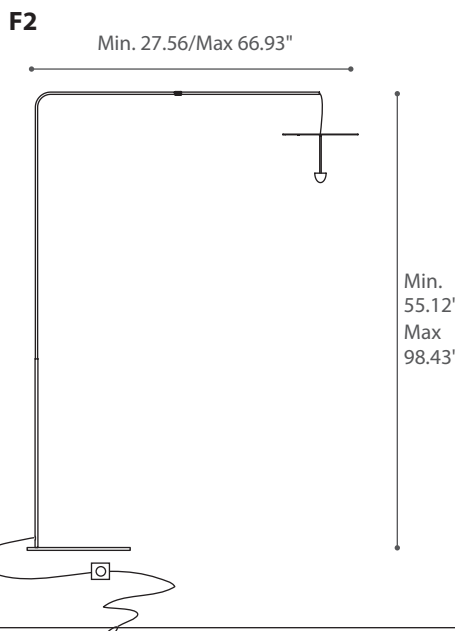

SKYFALL

TYPE:

PROJECT NAME:

design Gianfranco Marabese 2016

Lamp collection made in handmade hammered brass plate from the master's hands of *Luca*
This collection is enriched with floor, wall and suspension lamps

Materials: brass, matte black structure

Light: integrated LED 110/120v

- **C1** LED 13W 110/120v 1000lm 3000°K **A+**
- **C2** LED 13W 110/120v 1000lm 3000°K **A+**
- **C3** LED 17W 110/120v 1350lm 3000°K **A+**
- **C4** LED 17W 110/120v 1350lm 3000°K **A+**
- **W1** LED 13W 110/120v 1000lm 3000°K **A+**
- **W2** LED 13W 110/120v 1000lm 3000°K **A+**
- **W3** LED 13W 110/120v 1000lm 3000°K **A+** Dimmer

- **W4** LED 13W 110/120v 1000lm 3000°K **A+** Dimmer
- **W5** LED 13W 110/120v 1000lm 3000°K **A+**
- **W6** LED 13W 110/120v 1000lm 3000°K **A+**
- **W7** LED 13W 110/120v 1000lm 3000°K **A+** Dimmer
- **W8** LED 13W 110/120v 1000lm 3000°K **A+** Dimmer
- **F1** LED 13W 110/120v 1000lm 3000°K **A+** Dimmer
- **F2** LED 13W 110/120v 1000lm 3000°K **A+** Dimmer

SPECIFICATION SHEET