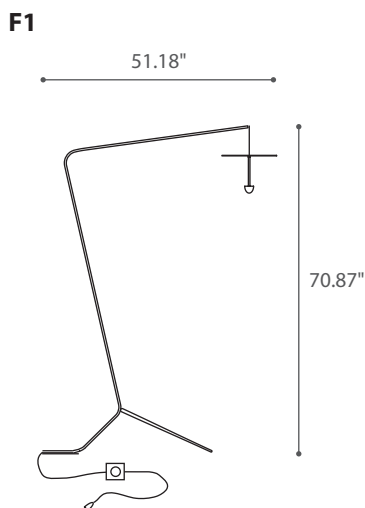

SKYFALL

TYPE:

PROJECT NAME:

design Gianfranco Marabese 2016

Lamp collection made in handmade hammered brass plate from the master's hands of *Luca*
This collection is enriched with floor, wall and suspension lamps

Materials: brass, matte black structure

Light: integrated LED 110/120v

- **C1** LED 13W 110/120v 1000lm 3000°K **A+**
- **C2** LED 13W 110/120v 1000lm 3000°K **A+**
- **C3** LED 17W 110/120v 1350lm 3000°K **A+**
- **C4** LED 17W 110/120v 1350lm 3000°K **A+**
- **W1** LED 13W 110/120v 1000lm 3000°K **A+**
- **W2** LED 13W 110/120v 1000lm 3000°K **A+**
- **W3** LED 13W 110/120v 1000lm 3000°K **A+** Dimmer

- **W4** LED 13W 110/120v 1000lm 3000°K **A+** Dimmer
- **W5** LED 13W 110/120v 1000lm 3000°K **A+**
- **W6** LED 13W 110/120v 1000lm 3000°K **A+**
- **W7** LED 13W 110/120v 1000lm 3000°K **A+** Dimmer
- **W8** LED 13W 110/120v 1000lm 3000°K **A+** Dimmer
- **F1** LED 13W 110/120v 1000lm 3000°K **A+** Dimmer
- **F2** LED 13W 110/120v 1000lm 3000°K **A+** Dimmer

SPECIFICATION SHEET