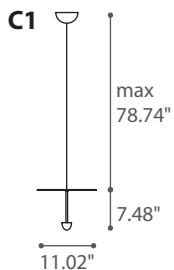

SKYFALL

TYPE:

PROJECT NAME:

design Gianfranco Marabese 2016

Lamp collection made in handmade hammered brass plate from the master's hands of *Luca*
This collection is enriched with floor, wall and suspension lamps

Materials: brass, matte black structure

Light: integrated LED 110/120v

- **C1** LED 13W 110/120v 1000lm 3000°K **A+**
- **C2** LED 13W 110/120v 1000lm 3000°K **A+**
- **C3** LED 17W 110/120v 1350lm 3000°K **A+**
- **C4** LED 17W 110/120v 1350lm 3000°K **A+**
- **W1** LED 13W 110/120v 1000lm 3000°K **A+**
- **W2** LED 13W 110/120v 1000lm 3000°K **A+**
- **W3** LED 13W 110/120v 1000lm 3000°K **A+** Dimmer

- **W4** LED 13W 110/120v 1000lm 3000°K **A+** Dimmer
- **W5** LED 13W 110/120v 1000lm 3000°K **A+**
- **W6** LED 13W 110/120v 1000lm 3000°K **A+**
- **W7** LED 13W 110/120v 1000lm 3000°K **A+** Dimmer
- **W8** LED 13W 110/120v 1000lm 3000°K **A+** Dimmer
- **F1** LED 13W 110/120v 1000lm 3000°K **A+** Dimmer
- **F2** LED 13W 110/120v 1000lm 3000°K **A+** Dimmer

SPECIFICATION SHEET