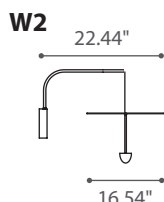

SKYFALL

TYPE:

PROJECT NAME:

design Gianfranco Marabese 2016

Lamp collection made in handmade hammered brass plate from the master's hands of *Luca*
This collection is enriched with floor, wall and suspension lamps

Materials: brass, matte black structure

Light: integrated LED 110/120v

- **C1** LED 13W 110/120v 1000lm 3000°K **A+**
- **C2** LED 13W 110/120v 1000lm 3000°K **A+**
- **C3** LED 17W 110/120v 1350lm 3000°K **A+**
- **C4** LED 17W 110/120v 1350lm 3000°K **A+**
- **W1** LED 13W 110/120v 1000lm 3000°K **A+**
- **W2** LED 13W 110/120v 1000lm 3000°K **A+**
- **W3** LED 13W 110/120v 1000lm 3000°K **A+** Dimmer

- **W4** LED 13W 110/120v 1000lm 3000°K **A+** Dimmer
- **W5** LED 13W 110/120v 1000lm 3000°K **A+**
- **W6** LED 13W 110/120v 1000lm 3000°K **A+**
- **W7** LED 13W 110/120v 1000lm 3000°K **A+** Dimmer
- **W8** LED 13W 110/120v 1000lm 3000°K **A+** Dimmer
- **F1** LED 13W 110/120v 1000lm 3000°K **A+** Dimmer
- **F2** LED 13W 110/120v 1000lm 3000°K **A+** Dimmer

SPECIFICATION SHEET