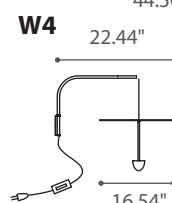

**Materials:** brass, matte black structure

**Light:** integrated LED 110/120v

- C1** LED 13W 110/120v 1000lm 3000°K **A+**
- C2** LED 13W 110/120v 1000lm 3000°K **A+**
- C3** LED 17W 110/120v 1350lm 3000°K **A+**
- C4** LED 17W 110/120v 1350lm 3000°K **A+**
- W1** LED 13W 110/120v 1000lm 3000°K **A+**
- W2** LED 13W 110/120v 1000lm 3000°K **A+**
- W3** LED 13W 110/120v 1000lm 3000°K **A+** Dimmer