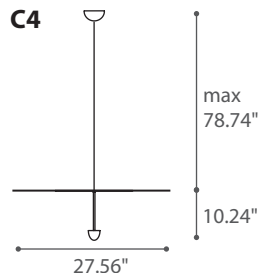

SKYFALL

TYPE:

PROJECT NAME:

design Gianfranco Marabese 2016

Lamp collection made in handmade hammered brass plate from the master's hands of *Luca*
This collection is enriched with floor, wall and suspension lamps

Materials: brass, matte black structure

Light: integrated LED 110/120v

- **C1** LED 13W 110/120v 1000lm 3000°K **A+**
- **C2** LED 13W 110/120v 1000lm 3000°K **A+**
- **C3** LED 17W 110/120v 1350lm 3000°K **A+**
- **C4** LED 17W 110/120v 1350lm 3000°K **A+**
- **W1** LED 13W 110/120v 1000lm 3000°K **A+**
- **W2** LED 13W 110/120v 1000lm 3000°K **A+**
- **W3** LED 13W 110/120v 1000lm 3000°K **A+** Dimmer

- **W4** LED 13W 110/120v 1000lm 3000°K **A+** Dimmer
- **W5** LED 13W 110/120v 1000lm 3000°K **A+**
- **W6** LED 13W 110/120v 1000lm 3000°K **A+**
- **W7** LED 13W 110/120v 1000lm 3000°K **A+** Dimmer
- **W8** LED 13W 110/120v 1000lm 3000°K **A+** Dimmer
- **F1** LED 13W 110/120v 1000lm 3000°K **A+** Dimmer
- **F2** LED 13W 110/120v 1000lm 3000°K **A+** Dimmer

SPECIFICATION SHEET