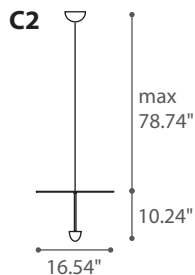

SKYFALL

TYPE:

PROJECT NAME:

design Gianfranco Marabese 2016

Lamp collection made in handmade hammered brass plate from the master's hands of *Luca*
This collection is enriched with floor, wall and suspension lamps

Materials: brass, matte black structure

Light: integrated LED 110/120v

- **C1** LED 13W 110/120v 1000lm 3000°K **A+**
- **C2** LED 13W 110/120v 1000lm 3000°K **A+**
- **C3** LED 17W 110/120v 1350lm 3000°K **A+**
- **C4** LED 17W 110/120v 1350lm 3000°K **A+**
- **W1** LED 13W 110/120v 1000lm 3000°K **A+**
- **W2** LED 13W 110/120v 1000lm 3000°K **A+**
- **W3** LED 13W 110/120v 1000lm 3000°K **A+** Dimmer

- **W4** LED 13W 110/120v 1000lm 3000°K **A+** Dimmer
- **W5** LED 13W 110/120v 1000lm 3000°K **A+**
- **W6** LED 13W 110/120v 1000lm 3000°K **A+**
- **W7** LED 13W 110/120v 1000lm 3000°K **A+** Dimmer
- **W8** LED 13W 110/120v 1000lm 3000°K **A+** Dimmer
- **F1** LED 13W 110/120v 1000lm 3000°K **A+** Dimmer
- **F2** LED 13W 110/120v 1000lm 3000°K **A+** Dimmer

SPECIFICATION SHEET