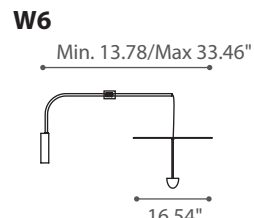

SKYFALL

TYPE:

PROJECT NAME:

design Gianfranco Marabese 2016

Lamp collection made in handmade hammered brass plate from the master's hands of *Luca*
This collection is enriched with floor, wall and suspension lamps

Materials: brass, matte black structure

Light: integrated LED 110/120v

- **C1** LED 13W 110/120v 1000lm 3000°K **A+**
- **C2** LED 13W 110/120v 1000lm 3000°K **A+**
- **C3** LED 17W 110/120v 1350lm 3000°K **A+**
- **C4** LED 17W 110/120v 1350lm 3000°K **A+**
- **W1** LED 13W 110/120v 1000lm 3000°K **A+**
- **W2** LED 13W 110/120v 1000lm 3000°K **A+**
- **W3** LED 13W 110/120v 1000lm 3000°K **A+** Dimmer

- **W4** LED 13W 110/120v 1000lm 3000°K **A+** Dimmer
- **W5** LED 13W 110/120v 1000lm 3000°K **A+**
- **W6** LED 13W 110/120v 1000lm 3000°K **A+**
- **W7** LED 13W 110/120v 1000lm 3000°K **A+** Dimmer
- **W8** LED 13W 110/120v 1000lm 3000°K **A+** Dimmer
- **F1** LED 13W 110/120v 1000lm 3000°K **A+** Dimmer
- **F2** LED 13W 110/120v 1000lm 3000°K **A+** Dimmer

SPECIFICATION SHEET