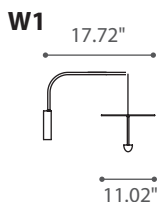

SKYFALL

TYPE:

PROJECT NAME:

design Gianfranco Marabese 2016

Lamp collection made in handmade hammered brass plate from the master's hands of *Luca*
This collection is enriched with floor, wall and suspension lamps

Materials: brass, matte black structure

Light: integrated LED 110/120v

- **C1** LED 13W 110/120v 1000lm 3000°K **A+**
- **C2** LED 13W 110/120v 1000lm 3000°K **A+**
- **C3** LED 17W 110/120v 1350lm 3000°K **A+**
- **C4** LED 17W 110/120v 1350lm 3000°K **A+**
- **W1** LED 13W 110/120v 1000lm 3000°K **A+**
- **W2** LED 13W 110/120v 1000lm 3000°K **A+**
- **W3** LED 13W 110/120v 1000lm 3000°K **A+** Dimmer

- **W4** LED 13W 110/120v 1000lm 3000°K **A+** Dimmer
- **W5** LED 13W 110/120v 1000lm 3000°K **A+**
- **W6** LED 13W 110/120v 1000lm 3000°K **A+**
- **W7** LED 13W 110/120v 1000lm 3000°K **A+** Dimmer
- **W8** LED 13W 110/120v 1000lm 3000°K **A+** Dimmer
- **F1** LED 13W 110/120v 1000lm 3000°K **A+** Dimmer
- **F2** LED 13W 110/120v 1000lm 3000°K **A+** Dimmer

SPECIFICATION SHEET