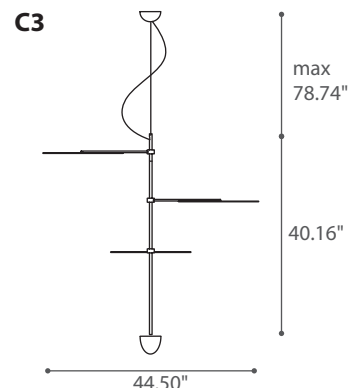

SKYFALL

TYPE:

PROJECT NAME:

design Gianfranco Marabese 2016

Lamp collection made in handmade hammered brass plate from the master's hands of *Luca*
This collection is enriched with floor, wall and suspension lamps

Materials: brass, matte black structure

Light: integrated LED 110/120v

- **C1** LED 13W 110/120v 1000lm 3000°K **A+**
- **C2** LED 13W 110/120v 1000lm 3000°K **A+**
- **C3** LED 17W 110/120v 1350lm 3000°K **A+**
- **C4** LED 17W 110/120v 1350lm 3000°K **A+**
- **W1** LED 13W 110/120v 1000lm 3000°K **A+**
- **W2** LED 13W 110/120v 1000lm 3000°K **A+**
- **W3** LED 13W 110/120v 1000lm 3000°K **A+** Dimmer

- **W4** LED 13W 110/120v 1000lm 3000°K **A+** Dimmer
- **W5** LED 13W 110/120v 1000lm 3000°K **A+**
- **W6** LED 13W 110/120v 1000lm 3000°K **A+**
- **W7** LED 13W 110/120v 1000lm 3000°K **A+** Dimmer
- **W8** LED 13W 110/120v 1000lm 3000°K **A+** Dimmer
- **F1** LED 13W 110/120v 1000lm 3000°K **A+** Dimmer
- **F2** LED 13W 110/120v 1000lm 3000°K **A+** Dimmer

SPECIFICATION SHEET