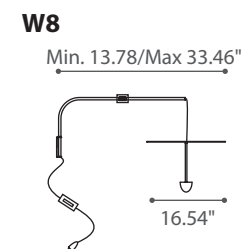

**Materials:** brass, matte black structure

**Light:** integrated LED 110/120v

- C1** LED 13W 110/120v 1000lm 3000°K **A+**
- C2** LED 13W 110/120v 1000lm 3000°K **A+**
- C3** LED 17W 110/120v 1350lm 3000°K **A+**
- C4** LED 17W 110/120v 1350lm 3000°K **A+**
- W1** LED 13W 110/120v 1000lm 3000°K **A+**
- W2** LED 13W 110/120v 1000lm 3000°K **A+**
- W3** LED 13W 110/120v 1000lm 3000°K **A+** Dimmer