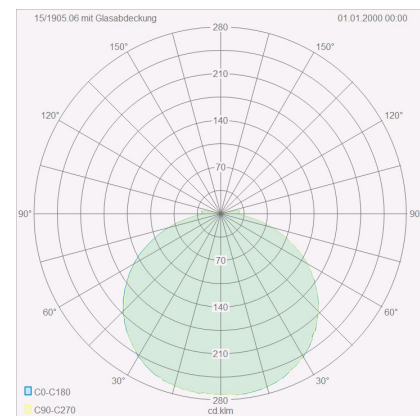

COSI

wall/ceiling-luminaire

item nr. **15/1905.04**

color	chrome
material	glass satinised with polished edges
dimensions	L 110 mm x B 110 mm x H 50 mm
lightsource	LED not exchangeable
control	dimnable trailing/leading edge
system power	5 W
luminous flux	360 lm
light color	2,900 K
light emission	direct
degree of protection	IP30

COSI

Typ	wall/ceiling-luminaire
item nr.	15/1905.04
GTIN (EAN)	4022671106856

material and dimensions

color	chrome
material	glass satinised with polished edges
dimensions	L 110 mm x B 110 mm x H 50 mm
weight	0.6 kg

light and electric specifications

lightsource	LED not exchangeable
control	dimmable trailing/leading edge
system power	5 W
luminous flux	360 lm
light color	2,900 K
CRI	90-100
light emission	direct
degree of protection	IP30
protection class	1
energy efficiency class of the built-in lightsource	A++, A+, A (LED)