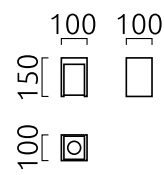

PONT

ceiling luminaire

item nr. **15/1920.42-04**

color	grey
material	concrete + chrome cover
dimensions	L 100 mm x B 100 mm x H 150 mm
lightsource	LED austauschbar
light emission	direct
degree of protection	IP20

PONT

Typ	ceiling luminaire
item nr.	15/1920.42-04
GTIN (EAN)	4022671107655

material and dimensions

color	grey
material	concrete + chrome cover
dimensions	L 100 mm x B 100 mm x H 150 mm
weight	1.45 kg

light and electric specifications