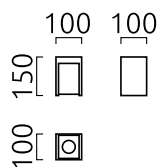

PONT

ceiling luminaire

item nr. **15/1920.42-04**

color	grey
material	concrete + chrome cover
dimensions	L 100 mm x B 100 mm x H 150 mm
lightsource	LED austauschbar
light emission	direct
degree of protection	IP20

PONT

Typ	ceiling luminaire
item nr.	15/1920.42-04
GTIN (EAN)	4022671107655

material and dimensions

color	grey
material	concrete + chrome cover
dimensions	L 100 mm x B 100 mm x H 150 mm
weight	1.45 kg

light and electric specifications