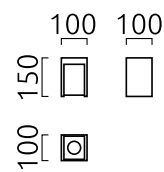

# PONT

ceiling luminaire

item nr. **15/1920.07-04**

color	white
material	gypsum + chrome cover
dimensions	L 100 mm x B 100 mm x H 150 mm
lightsource	LED austauschbar
light emission	direct
degree of protection	IP20

## material and dimensions

color	white
material	gypsum + chrome cover
dimensions	L 100 mm x B 100 mm x H 150 mm
weight	1.45 kg