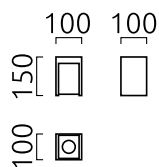

PONT

Typ	ceiling luminaire
item nr.	15/1920.07-04
GTIN (EAN)	4022671107600

material and dimensions

color	white
material	gypsum + chrome cover
dimensions	L 100 mm x B 100 mm x H 150 mm
weight	1.45 kg

light and electric specifications

lightsource	LED austauschbar
light emission	direct
degree of protection	IP20
protection class	2
energy efficiency class of the built-in lightsource	A++ - D

price

recommended retail price	65 €, excl. VAT
price group	1