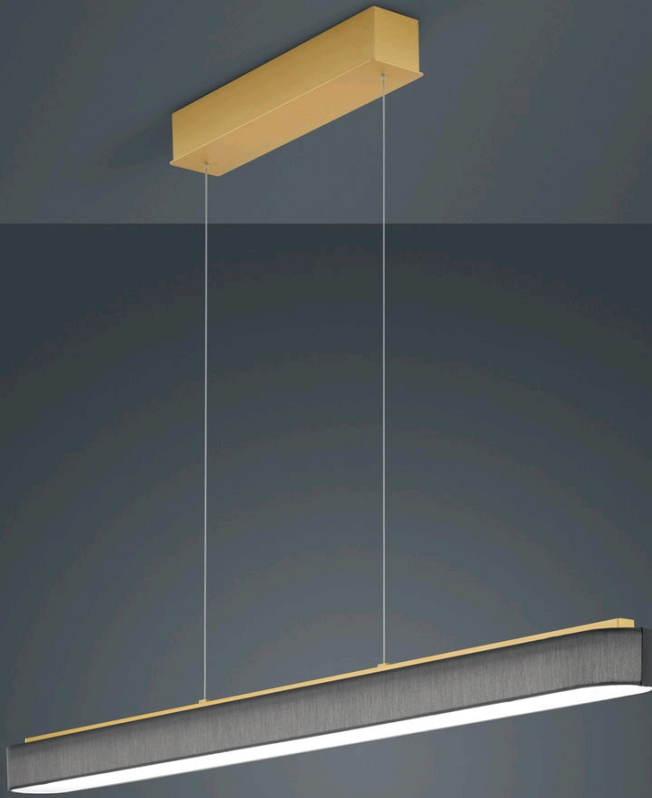

BORA

pendant luminaire

item nr. **16/1904.02/9295**

color	brass mat
material	shade, anthracite
dimensions	L 1,200 mm x B 90 mm x H 70 mm
lightsource	LED not exchangeable
control	dimmable trailing/leading edge
system power	36 W
luminous flux	LED module with 4,320 lm
light color	2,800 K
light emission	direct/indirect
degree of protection	IP20
options	optionally available with CASAMBI control

BORA

Typ	pendant luminaire
item nr.	16/1904.02/9295
GTIN (EAN)	4022671107310

material and dimensions

color	brass mat
material	shade, anthracite
dimensions	L 1,200 mm x B 90 mm x H 70 mm
height adjustment	EASY-LIFT height adjustment
suspension length	500 mm - 1,700 mm
weight	3.15 kg

light and electric specifications

lightsource	LED not exchangeable
control	dimmable trailing/leading edge
Casambi	optionally available with CASAMBI control
system power	36 W
luminous flux	LED module with 4,320 lm
light color	2,800 K
CRI	80-89
light emission	direct/indirect
degree of protection	IP20
protection class	1
energy efficiency class of the built-in lightsource	A++, A+, A (LED)