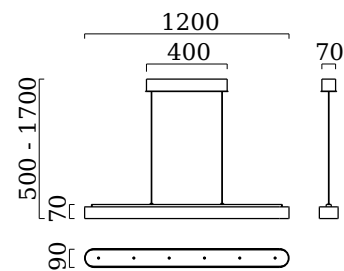

BORA

pendant luminaire

item nr. **16/1904.02/9295**

color	brass mat
material	shade, anthracite
dimensions	L 1,200 mm x B 90 mm x H 70 mm
lightsource	LED not exchangeable
control	dimmable trailing/leading edge
system power	36 W
luminous flux	LED module with 4,320 lm
light color	2,800 K
light emission	direct/indirect
degree of protection	IP20
options	optionally available with CASAMBI control

BORA

Typ	pendant luminaire
item nr.	16/1904.02/9295
GTIN (EAN)	4022671107310

material and dimensions

color	brass mat
material	shade, anthracite
dimensions	L 1,200 mm x B 90 mm x H 70 mm
height adjustment	EASY-LIFT height adjustment
suspension length	500 mm - 1,700 mm
weight	3.15 kg

light and electric specifications

lightsource	LED not exchangeable
control	dimmable trailing/leading edge
Casambi	optionally available with CASAMBI control
system power	36 W
luminous flux	LED module with 4,320 lm
light color	2,800 K
CRI	80-89
light emission	direct/indirect
degree of protection	IP20
protection class	1
energy efficiency class of the built-in lightsource	A++, A+, A (LED)