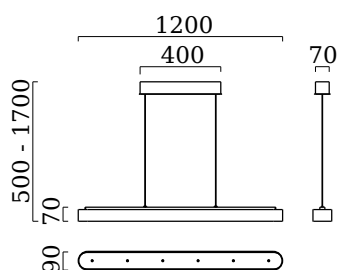

BORA

pendant luminaire

item nr. **16/1904.02/9295**

color	brass mat
material	shade, anthracite
dimensions	L 1,200 mm x B 90 mm x H 70 mm
lightsource	LED not exchangeable
control	dimmable trailing/leading edge
system power	36 W
luminous flux	LED module with 4,320 lm
light color	2,800 K
light emission	direct/indirect
degree of protection	IP20
options	optionally available with CASAMBI control

BORA

Typ	pendant luminaire
item nr.	16/1904.02/9295
GTIN (EAN)	4022671107310

material and dimensions

color	brass mat
material	shade, anthracite
dimensions	L 1,200 mm x B 90 mm x H 70 mm
height adjustment	EASY-LIFT height adjustment
suspension length	500 mm - 1,700 mm
weight	3.15 kg

light and electric specifications

lightsource	LED not exchangeable
control	dimmable trailing/leading edge
Casambi	optionally available with CASAMBI control
system power	36 W
luminous flux	LED module with 4,320 lm
light color	2,800 K
CRI	80-89
light emission	direct/indirect
degree of protection	IP20
protection class	1
energy efficiency class of the built-in lightsource	A++, A+, A (LED)