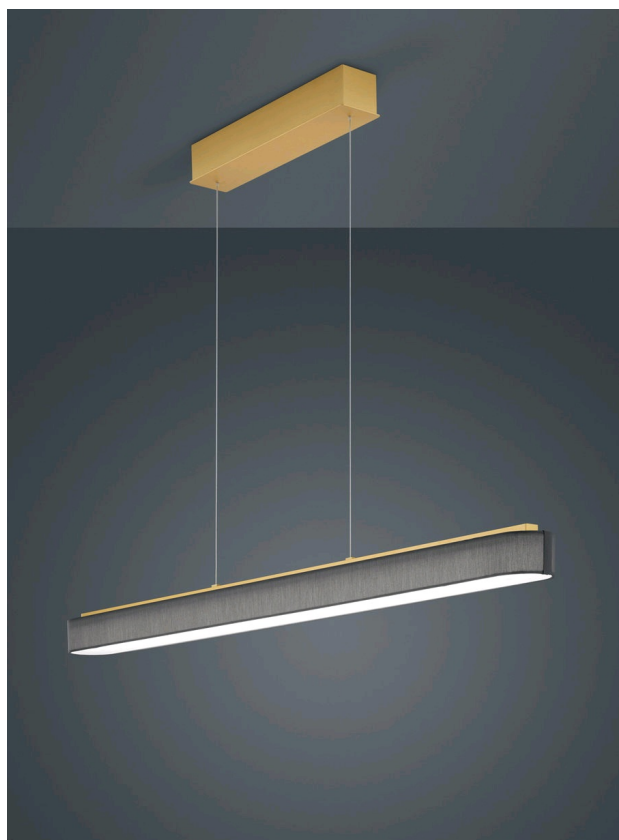

BORA

pendant luminaire

item nr. **16/1904.02/9295**

color	brass mat
material	shade, anthracite
dimensions	L 1,200 mm x B 90 mm x H 70 mm
lightsource	LED not exchangeable
control	dimmable trailing/leading edge
system power	36 W
luminous flux	LED module with 4,320 lm
light color	2,800 K
light emission	direct/indirect
degree of protection	IP20
options	optionally available with CASAMBI control

BORA

Typ	pendant luminaire
item nr.	16/1904.02/9295
GTIN (EAN)	4022671107310

material and dimensions

color	brass mat
material	shade, anthracite
dimensions	L 1,200 mm x B 90 mm x H 70 mm
height adjustment	EASY-LIFT height adjustment
suspension length	500 mm - 1,700 mm
weight	3.15 kg

light and electric specifications

lightsource	LED not exchangeable
control	dimmable trailing/leading edge
Casambi	optionally available with CASAMBI control
system power	36 W
luminous flux	LED module with 4,320 lm
light color	2,800 K
CRI	80-89
light emission	direct/indirect
degree of protection	IP20
protection class	1
energy efficiency class of the built-in lightsource	A++, A+, A (LED)