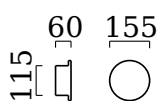

PONT

wall luminaire

item nr. **18/1947.07**

color	white
material	gypsum
dimensions	D 155 mm x H 60 mm
lightsource	LED not exchangeable
control	not dimmable
system power	7 W
luminous flux	LED module with 600 lm
light color	2,900 K
light emission	direct/indirect
degree of protection	IP20

PONT

Typ	wall luminaire
item nr.	18/1947.07
GTIN (EAN)	4022671107259

material and dimensions

color	white
material	gypsum
dimensions	D 155 mm x H 60 mm
weight	0.83 kg

light and electric specifications

lightsource	LED not exchangeable
control	not dimmable
system power	7 W
luminous flux	LED module with 600 lm
light color	2,900 K
CRI	90-100
light emission	direct/indirect
degree of protection	IP20
protection class	1
energy efficiency class of the built-in lightsources	A++, A+, A (LED)