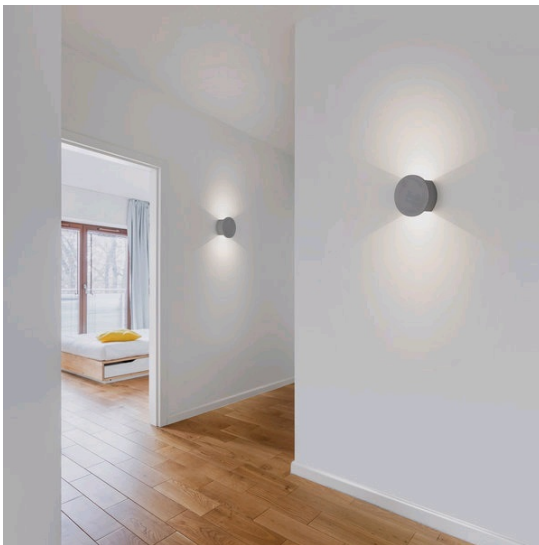

PONT

wall luminaire

item nr. **18/1947.07**

color	white
material	gypsum
dimensions	D 155 mm x H 60 mm
lightsource	LED not exchangeable
control	not dimmable
system power	7 W
luminous flux	LED module with 600 lm
light color	2,900 K
light emission	direct/indirect
degree of protection	IP20

PONT

Typ	wall luminaire
item nr.	18/1947.07
GTIN (EAN)	4022671107259

material and dimensions

color	white
material	gypsum
dimensions	D 155 mm x H 60 mm
weight	0.83 kg

light and electric specifications

lightsource	LED not exchangeable
control	not dimmable
system power	7 W
luminous flux	LED module with 600 lm
light color	2,900 K
CRI	90-100
light emission	direct/indirect
degree of protection	IP20
protection class	1
energy efficiency class of the built-in lightsources	A++, A+, A (LED)