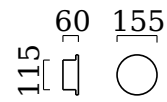

PONT

wall luminaire

item nr. **18/1947.07**

color	white
material	gypsum
dimensions	D 155 mm x H 60 mm
lightsource	LED not exchangeable
control	not dimmable
system power	7 W
luminous flux	LED module with 600 lm
light color	2,900 K
light emission	direct/indirect
degree of protection	IP20

PONT

Typ	wall luminaire
item nr.	18/1947.07
GTIN (EAN)	4022671107259

material and dimensions

color	white
material	gypsum
dimensions	D 155 mm x H 60 mm
weight	0.83 kg

light and electric specifications

lightsource	LED not exchangeable
control	not dimmable
system power	7 W
luminous flux	LED module with 600 lm
light color	2,900 K
CRI	90-100
light emission	direct/indirect
degree of protection	IP20
protection class	1
energy efficiency class of the built-in lightsources	A++, A+, A (LED)