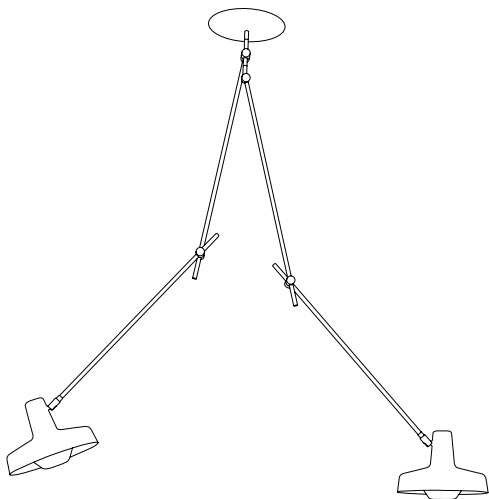

## Ceiling Lamp Long | AR-C2-L (available on request)

PRODUCT FACT SHEET

### DESCRIPTION

The Arigato collection of lighting fixtures consists of table, floor, wall, pendant and ceiling lamps that can be used in many different design applications providing a versatile lighting. Thanks to extensive movability of lampshades and arms all Arigato lamps are capable of projecting light in various directions. Lampshade swivels in all directions and also has central smaller shade to diffuse the light. The arms and shades on Arigato ceiling double lamp can be rotated independently in all directions and oriented differently.

### DIMENSIONS

<b>BASE DIAMETER</b>	20 cm
<b>BASE ARM</b>	14 cm
<b>MIDDLE ARM</b>	55 cm
<b>SHADE ARM</b>	55 cm
<b>SHADE DIAMETER</b>	22.8 cm