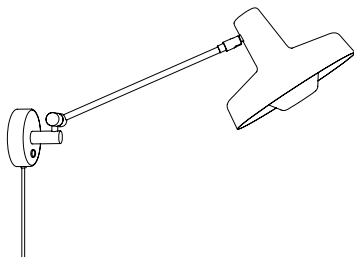

ARIGATO

Wall Lamp Short | AR-W-S (available on request)

PRODUCT FACT SHEET

DESCRIPTION

The Arigato collection of lighting fixtures consists of table, floor, wall, pendant and ceiling lamps that can be used in many different design applications providing a versatile lighting. Thanks to extensive movability of lampshades and arms all Arigato lamps are capable of projecting light in various directions. This type of Arigato is good solution for smaller spaces featuring the shade that swivels in all directions and the arm rotation in 180 degrees radius from the wall.

DIMENSIONS

BASE DIAMETER	10 cm
BASE ARM	32 cm
SHADE DIAMETER	22.8 cm

MATERIAL

Steel, Aluminium shade

COLOUR

ENVIRONMENT

Indoor

CABLE

Delivered with 250 cm detachable cable and on/off switch on the wall rose.
Suitable for direct wall mounting or plugging into power outlet.

RATINGS

220-230V; 50 Hz; IP 20; class I

LIGHT SOURCE

E27, Max 70 W

BULB

Not included
Recommended: Halogen or Led light bulb

PACKAGING

WEIGHT	3.5 kg
DIMENSIONS	30.5 x 38 x H61 cm

CLEANING

Clean with a dry or moist cloth

CERTIFICATES

This luminaire is compatible with bulbs of energy classes: