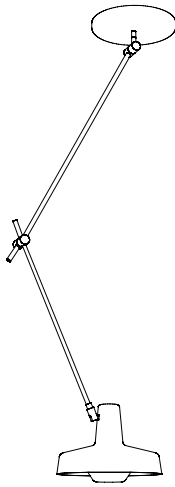

# ARIGATO

## Ceiling Lamp Long | AR-C-L (available on request)

PRODUCT FACT SHEET

### DESCRIPTION

The Arigato collection of lighting fixtures consists of table, floor, wall, pendant and ceiling lamps that can be used in many different design applications providing a versatile lighting. Thanks to extensive movability of lampshades and arms all Arigato lamps are capable of projecting light in various directions. Lampshade swivels in all directions and also has central smaller shade to diffuse the light.

### DIMENSIONS

BASE DIAMETER	20 cm
BASE ARM	7 cm
MIDDLE ARM	55 cm
SHADE ARM	55 cm
SHADE DIAMETER	22.8 cm