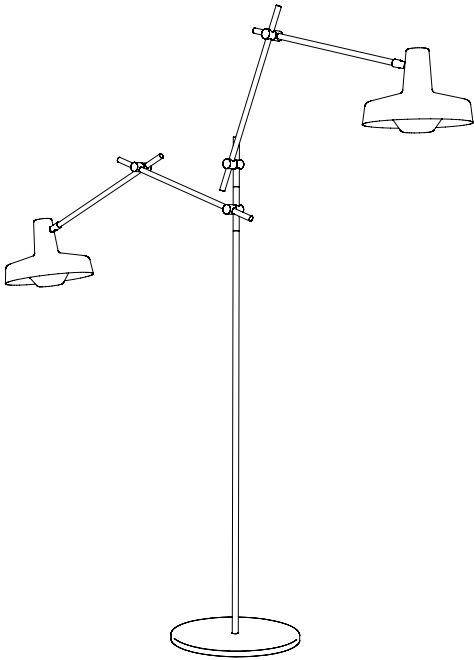

ARIGATO

Floor Lamp | AR-F2

PRODUCT FACT SHEET

DESCRIPTION

The Arigato collection of lighting fixtures consists of table, floor, wall, pendant and ceiling lamps that can be used in many different design applications providing a versatile lighting. Thanks to extensive movability of lampshades and arms all Arigato lamps are capable of projecting light in various directions. Lampshade swivels in all directions and also has central smaller shade to diffuse the light. The arms and shades on Arigato floor double lamp can be rotated independently in all directions and oriented differently.

DIMENSIONS

BASE DIAMETER	30 cm
BASE ARM	109 cm
MIDDLE ARM	30 cm
SHADE ARM	34 cm
SHADE DIAMETER	22.8 cm

MATERIAL

Steel, Aluminium shade

COLOUR

BLACK WHITE

ENVIRONMENT

Indoor

CABLE

160 cm (switch on the cable 50 cm from the lamp base)

RATINGS

220-230V; 50 Hz; IP 20; class I

LIGHT SOURCE

E27, Max 2 x 70 W

BULB

Not included
Recommended: Halogen or Led light bulb

PACKAGING

WEIGHT	15 kg
DIMENSIONS	39.5 x 39.5 x H120.5 cm

CLEANING

Clean with a dry or moist cloth

CERTIFICATES

This luminaire is compatible with bulbs of energy classes:

874/2012