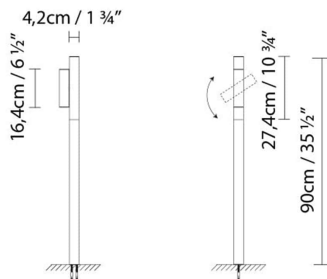

B.lux

TUBE

By Josep Lluís Xuclà

Description:

Outdoor beacon lamp with a rotating LED head. Finishes: satin khaki and corten steel. Choose from one or two heads. As an accessory, it offers a spike for installation in gardens. Two heights available.

TUBE 90-1

TUBE 90-2

TUBE 180-1

TUBE-180-2

● Corten
 ● Khaki (satin)
 ○ White

CODE	LAMP	LIGHT SOURCE	DIM	BULB	kg	
744200	TUBE 90-1L KAKHI	LED 4,5W 546lm 250mA 3000K CRI≥90 230V	A++		2,5	LED A+
744202	TUBE 90-1L CORTEN					
744220	TUBE 90-2L KAKHI	LED 2 x 4,5W 1092lm 250mA 3000K CRI≥90 230V	A++		3,1	LED A+
744222	TUBE 90-2L CORTEN					
744230	TUBE 180-1L KAKHI	LED 4,5W 546lm 250mA 3000K CRI≥90 230V	A++		3,8	LED A+
744232	TUBE 180-1L CORTEN					
744240	TUBE 180-2L KAKHI	LED 2 x 4,5W 1092lm 250mA 3000K CRI≥90 230V	A++		4,5	LED A+
744242	TUBE 180-2L CORTEN					
744900	TUBE SPIKE KAKHI					
744902	TUBE SPIKE CORTEN					
744999	TUBE SET OF BOLT FIXTURE					