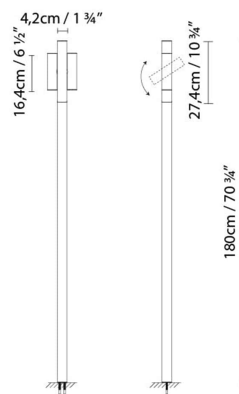

B.lux

TUBE

By Josep Lluís Xuclà

Description:

Outdoor beacon lamp with a rotating LED head. Finishes: satin khaki and corten steel. Choose from one or two heads. As an accessory, it offers a spike for installation in gardens. Two heights available.

TUBE 90-1

TUBE 90-2

TUBE 180-1

TUBE-180-2

● Corten
 ● Khaki (satin)
 ○ White

CODE	LAMP	LIGHT SOURCE	DIM	BULB	kg	
744200	TUBE 90-1L KAKHI	LED 4,5W 546lm 250mA 3000K CRI≥90 230V	A++		2,5	LED A+
744202	TUBE 90-1L CORTEN					
744220	TUBE 90-2L KAKHI	LED 2 x 4,5W 1092lm 250mA 3000K CRI≥90 230V	A++		3,1	LED A+
744222	TUBE 90-2L CORTEN					
744230	TUBE 180-1L KAKHI	LED 4,5W 546lm 250mA 3000K CRI≥90 230V	A++		3,8	LED A+
744232	TUBE 180-1L CORTEN					
744240	TUBE 180-2L KAKHI	LED 2 x 4,5W 1092lm 250mA 3000K CRI≥90 230V	A++		4,5	LED A+
744242	TUBE 180-2L CORTEN					
744900	TUBE SPIKE KAKHI					
744902	TUBE SPIKE CORTEN					
744999	TUBE SET OF BOLT FIXTURE					

Designer

3D

Technical drawing

Instrucciones de montaje

Fotometría

grupoblux.com