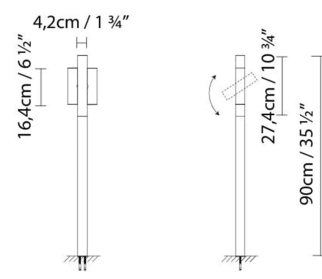

B.lux

TUBE

By Josep Lluís Xuclà

Description:

Outdoor beacon lamp with a rotating LED head. Finishes: satin khaki and corten steel. Choose from one or two heads. As an accessory, it offers a spike for installation in gardens. Two heights available.

TUBE 90-1

TUBE 90-2

TUBE 180-1

TUBE-180-2

● Corten
 ● Khaki (satin)
 ○ White

CODE	LAMP	LIGHT SOURCE	DIM	BULB	kg	
744200	TUBE 90-1L KAKHI	LED 4,5W 546lm 250mA 3000K CRI≥90 230V	A++		2,5	LED A+
744202	TUBE 90-1L CORTEN					
744220	TUBE 90-2L KAKHI	LED 2 x 4,5W 1092lm 250mA 3000K CRI≥90 230V	A++		3,1	LED A+
744222	TUBE 90-2L CORTEN					
744230	TUBE 180-1L KAKHI	LED 4,5W 546lm 250mA 3000K CRI≥90 230V	A++		3,8	LED A+
744232	TUBE 180-1L CORTEN					
744240	TUBE 180-2L KAKHI	LED 2 x 4,5W 1092lm 250mA 3000K CRI≥90 230V	A++		4,5	LED A+
744242	TUBE 180-2L CORTEN					
744900	TUBE SPIKE KAKHI					
744902	TUBE SPIKE CORTEN					
744999	TUBE SET OF BOLT FIXTURE					