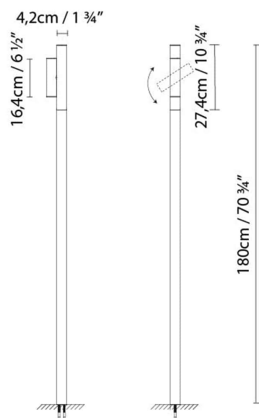

B.lux

TUBE

By Josep Lluís Xuclà

Description:

Outdoor beacon lamp with a rotating LED head. Finishes: satin khaki and corten steel. Choose from one or two heads. As an accessory, it offers a spike for installation in gardens. Two heights available.

TUBE 90-1

TUBE 90-2

TUBE 180-1

TUBE-180-2

● Corten
 ● Khaki (satin)
 ○ White

CODE	LAMP	LIGHT SOURCE	DIM	BULB	kg	
744200	TUBE 90-1L KAKHI	LED 4,5W 546lm 250mA 3000K CRI≥90 230V	A++		2,5	LED A+
744202	TUBE 90-1L CORTEN					
744220	TUBE 90-2L KAKHI	LED 2 x 4,5W 1092lm 250mA 3000K CRI≥90 230V	A++		3,1	LED A+
744222	TUBE 90-2L CORTEN					
744230	TUBE 180-1L KAKHI	LED 4,5W 546lm 250mA 3000K CRI≥90 230V	A++		3,8	LED A+
744232	TUBE 180-1L CORTEN					
744240	TUBE 180-2L KAKHI	LED 2 x 4,5W 1092lm 250mA 3000K CRI≥90 230V	A++		4,5	LED A+
744242	TUBE 180-2L CORTEN					
744900	TUBE SPIKE KAKHI					
744902	TUBE SPIKE CORTEN					
744999	TUBE SET OF BOLT FIXTURE					

Designer

3D

Technical drawing

Instrucciones de montaje

Fotometría

grupoblux.com