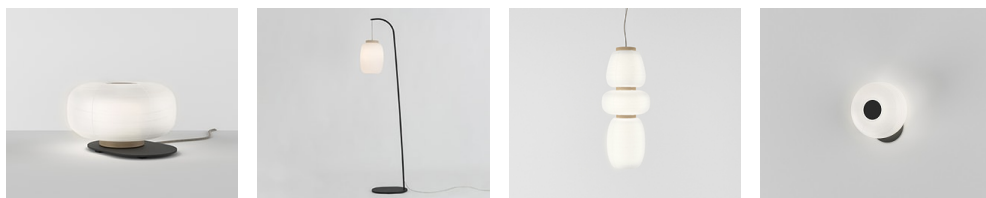

Collection:

Designer

Technical drawing

3D

Instrucciones de montaje