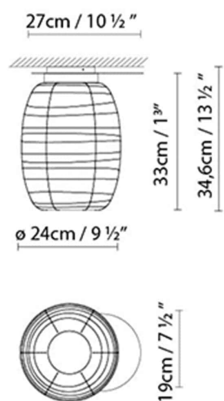

MISKO C35

● Black (matte)   ● Natural Walnut

CODE	LAMP	LIGHT SOURCE	DIM		BULB		LED
756403	MISKO C/W15 WALNUT	LED 10W (E27) Fluo. max. 8W (E27)	A++ A			4,3	
756405	MISKO C/W15 BLACK						
756404	MISKO C25 WALNUT	LED 10W (E27) Fluo. max. 11W (E27)	A++ A				
756406	MISKO C25 BLACK						
756408	MISKO C35 WALNUT	LED 10W (E27) Fluo. max. 11W (E27)	A++ A				
756407	MISKO C35 BLACK						

MISKO C

MISKO BLUX

MISKO BLUX

MISKO BLUX

MISKO W BLUX