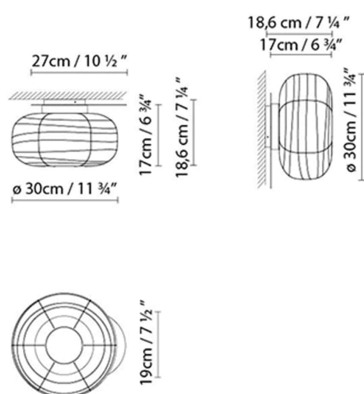

MISKO C/W15