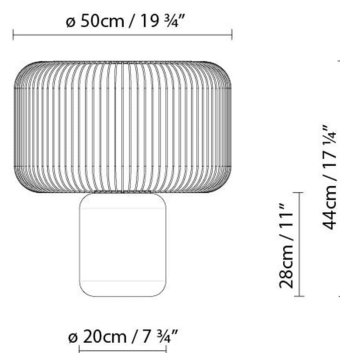

KESHI T

By David Abad

Description:

Table lamp crafted of sanded black Markina marble, and a metallic bar shade finished in matte black. Upper metallic reflector with mirror finish. Available in two sizes: LED light source. Dimmer.

KESHI T30

KESHI T50

● Black (matte)

CODE	LAMP	LIGHT SOURCE	DIM	BULB	BULB WEIGHT (kg)	LED
732051	KESHI T30	LED 12W 900lm 2700K CRI≥90 230V	DIM	A++	6,75	LED A+
732050	KESHI T50	LED 24W 1730lm 2700K CRI≥90 230V	DIM	A++	21,7	LED A+