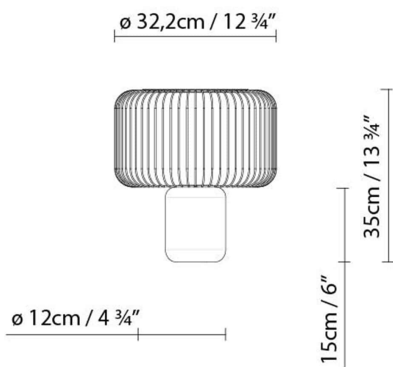

KESHI T

By David Abad

Description:

Table lamp crafted of sanded black Markina marble, and a metallic bar shade finished in matte black. Upper metallic reflector with mirror finish. Available in two sizes: LED light source. Dimmer.

KESHI T30

KESHI T50

● Black (matte)

CODE	LAMP	LIGHT SOURCE	DIM	BULB	BULB WEIGHT (kg)	LED
732051	KESHI T30	LED 12W 900lm 2700K CRI≥90 230V	DIM	A++	6,75	LED A+
732050	KESHI T50	LED 24W 1730lm 2700K CRI≥90 230V	DIM	A++	21,7	LED A+