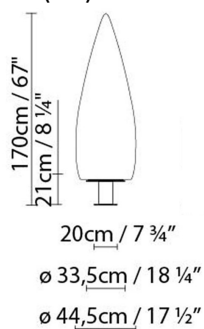

KANPAZAR 150D (G5)

Opal white

CODE	LAMP	LIGHT SOURCE	DIM	BULB	kg	
659250	KANPAZAR 150A LED	LED 4 x 12W 8304lm 350mA 3000K CRI≥90 230V	A++		13	LED
659200	KANPAZAR 150A FLUO 2G11	Fluo. 2 x 55W (2G11)			13	
659210	KANPAZAR 150A FLUO G5	Fluo. 2 x 21W/39W (G5)	A		13	
659251	KANPAZAR 150B LED	LED 4 x 12W 8304lm 350mA 3000K CRI≥90 230V	A++		13	LED
659201	KANPAZAR 150B FLUO 2G11	Fluo. 2 x 55W (2G11)			13	
659211	KANPAZAR 150B FLUO G5	Fluo. 2 x 21W/39W (G5)	A		13	
659252	KANPAZAR 150C LED	LED 4 x 12W 8304lm 350mA 3000K CRI≥90 230V	A++		34	LED
659202	KANPAZAR 150C FLUO 2G11	Fluo. 2 x 55W (2G11)			34	
659212	KANPAZAR 150C FLUO G5	Fluo. 2 x 21W/39W (G5)	A		34