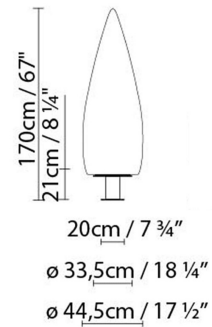

KANPAZAR 150D (2G11)