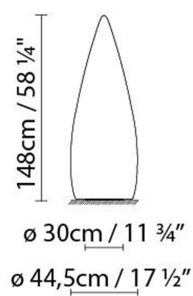

KANPAZAR 150A (2G11)