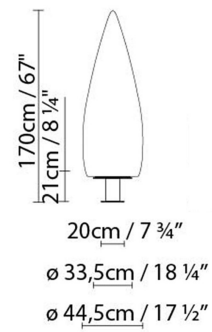

KANPAZAR 150D LED