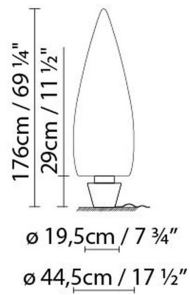

KANPAZAR 150C LED