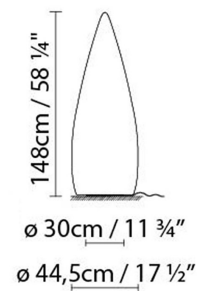

KANPAZAR 150B (2G11)