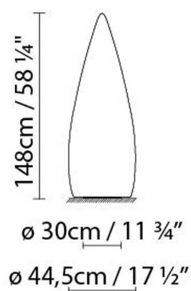

KANPAZAR 150A (G5)