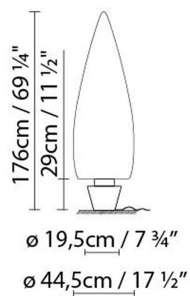

KANPAZAR 150C (2G11)