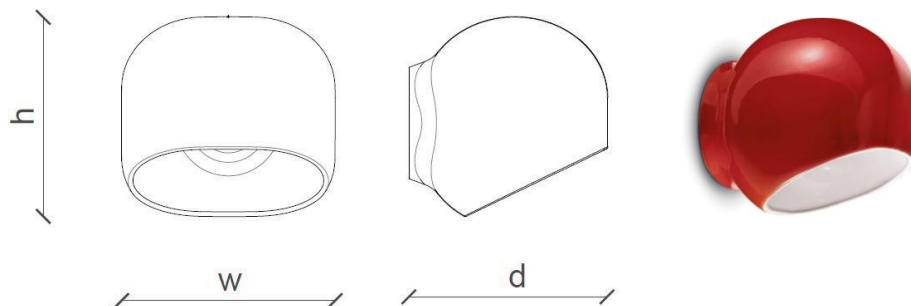

FERROLUCE

handmade light

| | |
|------------|-----------|
| CODE | C2553 |
| COLLECTION | DECO' |
| DATE | 06/11/19 |
| REV. | 00 |
| BRAND | FERROLUCE |

| | |
|----------|-------|
| h | 7.48" |
| w | 8.26" |
| d | 7.48" |

SAFETY STANDARDS

SPECIFIC INFORMATION

| | | | |
|------------------|--------------------|----------------------|---------|
| Height | 7.48" | Socket | 1 x E26 |
| Width | 8.26" | Max Power | 28 Watt |
| Depth | 7.48" | U.L. | Yes |
| Materials | Ceramic | Voltage | 120 |
| Usage | Dry locations only | Weight lbs | 3.08 |
| Class | I | Adjustability | No |