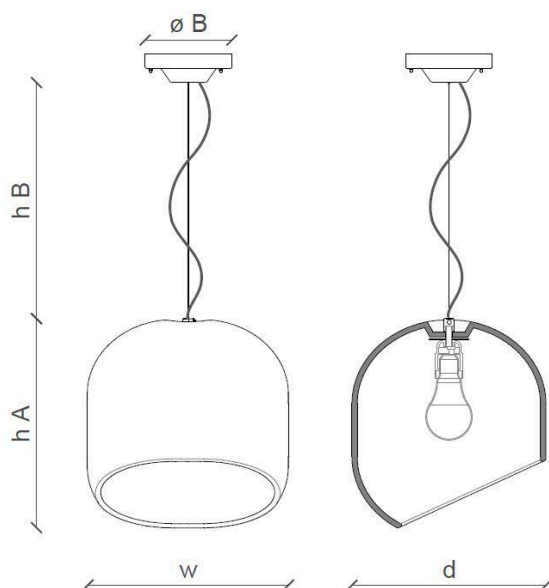

FERROLUCE

handmade light

CODE	C2550
COLLECTION	DECO'
DATE	06/11/19
REV.	00
BRAND	FERROLUCE

h A	11.81"
h B	39.37"
w	11.41"
d	11.02"
ø B	4.92"

SAFETY STANDARDS

SPECIFIC INFORMATION

Height A	11.81"	Class	I
Height B	39.37" (max)	Socket	1 x E26
Ø mounting plate	4.92"	Max Power	40 Watt
Width	11.41"	U.L.	Yes
Depth	11.02"	Voltage	120
Materials	Ceramic – Steel cable	Weight lbs	7.93
Usage	Dry locations only	Adjustability	Yes