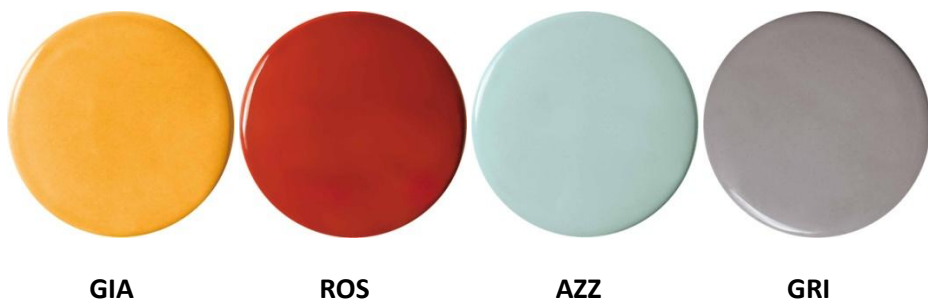

AVAILABLE FINISHES

GIA

ROS

AZZ

GRI

Ferroluce Srl

Production Department : Z.I. – via Armentaressa, 10 – Zip code: 34076 Romans d’Isonzo - Gorizia - ITALIA

Contacts: e-mail info@ferroluce.it - Tel. +39 0481 909541 - Fax +39 0481 909239