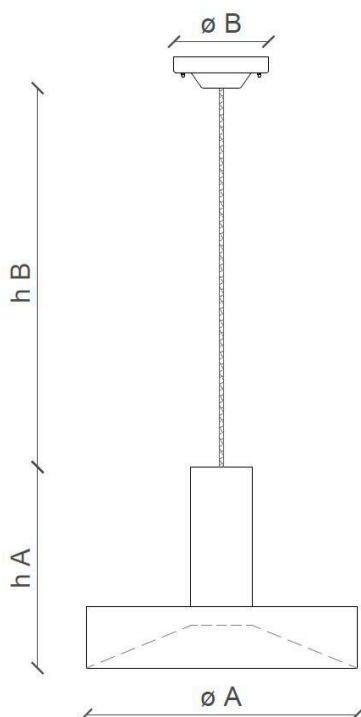

FERROLUCE

handmade light

CODE	C2502
COLLECTION	DECO'
DATE	19/10/19
REV.	00
BRAND	FERROLUCE

h A	10.23"
h B	43.30"
Ø A	13.77"
Ø B	4.92"

SAFETY STANDARDS

SPECIFIC INFORMATION

Height A	10.23"	Socket	1 x E26
Height B	43.30" (max)	Max Power	60 Watt
Ø mounting plate	4.92"	U.L.	Yes
Ø lampshade	13.77"	Voltage	120
Materials	Ceramic	Weight lbs	7,5
Usage	Dry locations only	Adjustability	Yes
Class	I		