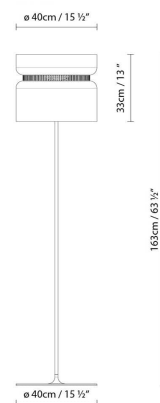

ASPEN F40

SHADE:

Grey (matte)

Mango (matte)

Snow (matte)

Clear turquoise (matte)

Lemon (matte)

Aqua (matte)

New:

Merlot (matte)

Rose (matte)

River (matte)

Limestone (matte)

Sea (matte)

Brass (matte)

RING:

Ring: Black (matte)