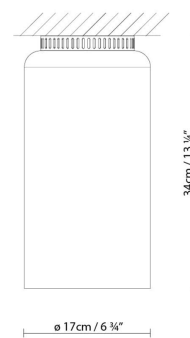

ASPEN C17B LED