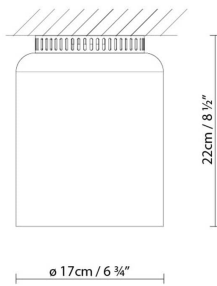

Description:

Direct and diffused light ceiling lamp. Matte lacquered finishes, with different combinations: grey, snow, lemon, mango, clear turquoise, aqua, merlot, rose, sea, river, limestone and brass. Available in four sizes.

ASPEN C17A LED