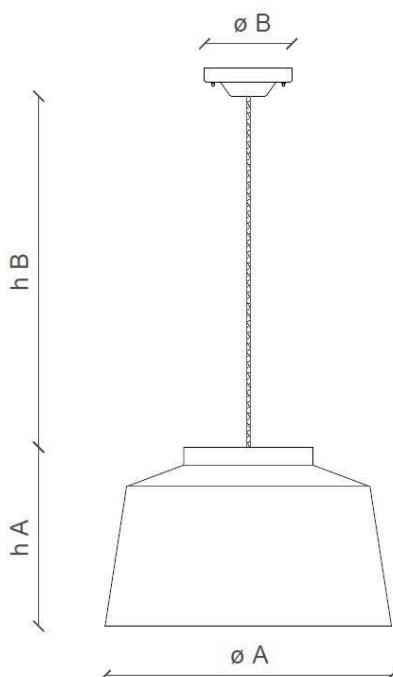

FERROLUCE

handmade light

CODE	C2001
COLLECTION	DECO'
DATE	04/11/19
REV.	00
BRAND	FERROLUCE

h A	9.84"
h B	43.30"
ø A	15.74"
ø B	4.92"

SAFETY STANDARDS

SPECIFIC INFORMATION

Height A	9.84"	Socket	1 x E26
Height B	43.30" (max)	Max Power	60 Watt
Ø mounting plate	4.92"	U.L.	Yes
Ø lampshade	15.74"	Voltage	120
Materials	Ceramic	Weight lbs	6.72
Usage	Dry locations only	Adjustability	Yes
Class	I		