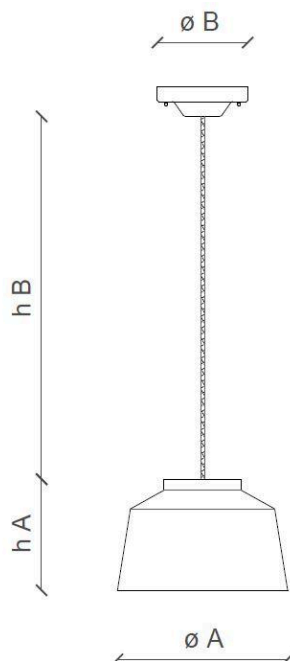

# FERROLUCE

handmade light

CODE	C2000
COLLECTION	DECO'
DATE	04/11/19
REV.	00
BRAND	FERROLUCE

h A	6.69"
h B	43.30"
Ø A	9.05"
Ø B	4.92"

## SPECIFIC INFORMATION

Height A	6.69"	Socket	1 x E26
Height B	43.30" (max)	Max Power	60 Watt
Ø mounting plate	4.92"	U.L.	Yes
Ø lampshade	9.05"	Voltage	120
Materials	Ceramic	Weight lbs	2.20
Usage	Dry locations only	Adjustability	Yes
Class	I		