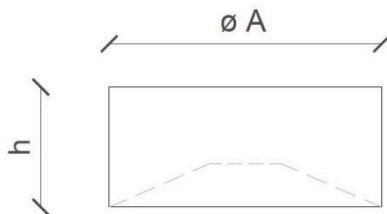

FERROLUCE

handmade light

CODE	C1796
COLLECTION	DECO'
DATE	04/11/19
REV.	00
BRAND	FERROLUCE

h	4.33"
Ø A	9.84"

SAFETY STANDARDS

SPECIFIC INFORMATION

Height	4.33"	Socket	1 x E26
Depth	-	Max Power	60 Watt
Width	-	U.L.	Yes
Ø A	9.84"	Voltage	120
Materials	ceramic	Weight lbs	2.20
Usage	Dry locations only	Adjustability	No
Class	I		