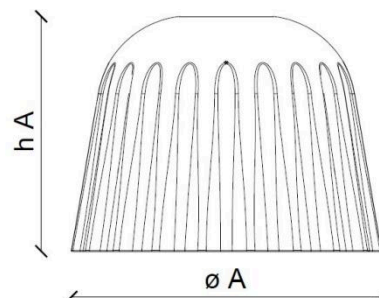

FERROLUCE

handmade light

CODE	C2573
COLLECTION	DECO'
DATE	06/11/19
REV.	00
BRAND	FERROLUCE

h A	11.41"
Ø A	15.74"

SAFETY STANDARDS

SPECIFIC INFORMATION

Height A	11.41"	Max Power	40 Watt
Ø lampshade	15.74"	U.L.	Yes
Materials	Ceramic	Voltage	120
Usage	Dry locations only	Weight lbs	10.80
Class	I	Adjustability	No
Socket	1 x E26		