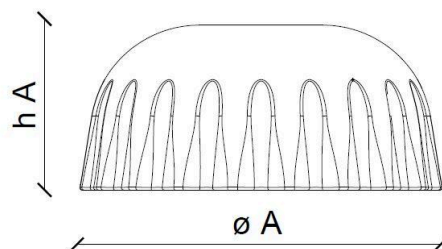

# FERROLUCE

handmade light

CODE	C2572
COLLECTION	DECO'
DATE	06/11/19
REV.	00
BRAND	FERROLUCE

h A	6.69"
Ø A	15.74"

## SPECIFIC INFORMATION

Height A	11.81"	Max Power	40 Watt
Ø lampshade	15.74"	U.L.	Yes
Materials	Ceramic	Voltage	120
Usage	Dry locations only	Weight lbs	7.49
Class	I	Adjustability	No
Socket	1 x E26		