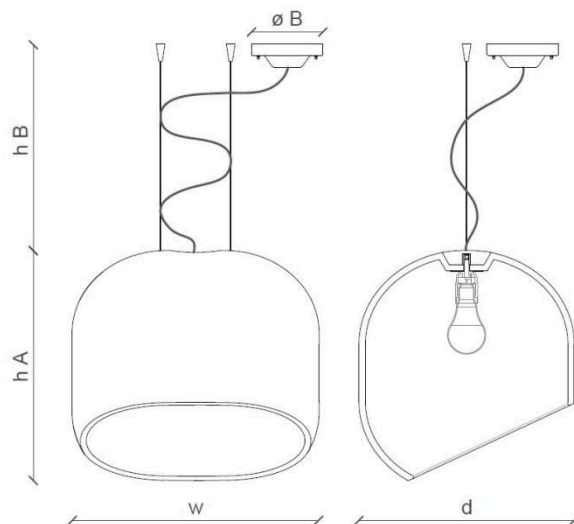

FERROLUCE

handmade light

CODE	C2551
COLLECTION	DECO'
DATE	06/11/19
REV.	00
BRAND	FERROLUCE

h A	14.96"
h B	39.37"
w	16.53"
d	14.96"
ø B	4.92"

SAFETY STANDARDS

SPECIFIC INFORMATION

Height A	14.96"	Class	I
Height B	39.37" (max)	Socket	1 x E26
Ø mounting plate	4.92"	Max Power	40 Watt
Width	16.53"	U.L.	Yes
Depth	14.96"	Voltage	120
Materials	Ceramic – Steel cable	Weight lbs	12.12
Usage	Dry locations only	Adjustability	Yes