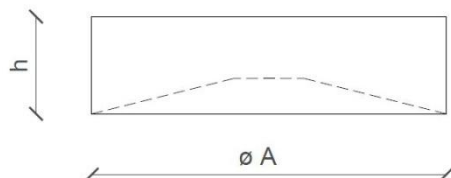

FERROLUCE

handmade light

CODE	C1792
COLLECTION	DECO'
DATE	04/11/19
REV.	00
BRAND	FERROLUCE

h	4.33"
Ø A	15.74"

SAFETY STANDARDS

SPECIFIC INFORMATION

Height	4.33"	Socket	1 x E26
Depth	-	Max Power	60 Watt
Width	-	U.L.	Yes
Ø A	15.74"	Voltage	120
Materials	ceramic	Weight lbs	6.50
Usage	Dry locations only	Adjustability	No
Class	I		