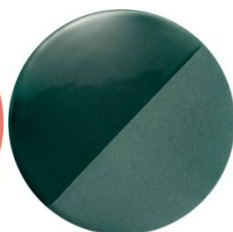

FERROLUCE

handmade light

CODE	C1792
COLLECTION	DECO'
DATE	04/11/19
REV.	00
BRAND	FERROLUCE

h	4.33"
Ø A	15.74"

SAFETY STANDARDS

SPECIFIC INFORMATION

Height	4.33"	Socket	1 x E26
Depth	-	Max Power	60 Watt
Width	-	U.L.	Yes
Ø A	15.74"	Voltage	120
Materials	ceramic	Weight lbs	6.50
Usage	Dry locations only	Adjustability	No
Class	I		

AVAILABLE FINISHES

MIB

MIR

ARP

NEC

ROC

VEB

Ferroluce Srl