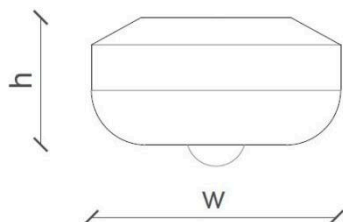

FERROLUCE

handmade light

CODE	C2542
COLLECTION	DECO'
DATE	04/11/19
REV.	00
BRAND	FERROLUCE

h	5.51"
w	10.82"

SAFETY STANDARDS

SPECIFIC INFORMATION

Height	5.51"	Max Power	40 Watt
Width	10.82"	U.L.	Yes
Materials	Ceramic	Voltage	120
Usage	Dry locations only	Weight lbs	5.07
Class	I	Adjustability	No
Socket	1 x E26		