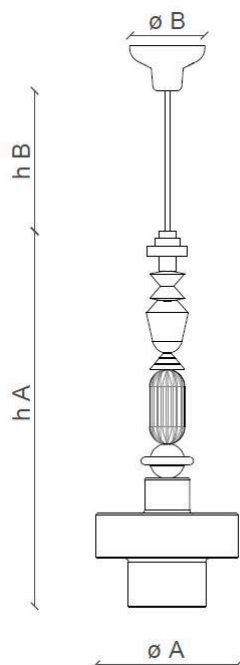

FERROLUCE

handmade light

CODE	C2531
COLLECTION	DECO'
DATE	07/11/19
REV.	00
BRAND	FERROLUCE

h A	29.13"
h B	43.30"
ø A	11.02"
ø B	5.90"

SAFETY STANDARDS

SPECIFIC INFORMATION

Height A	29.13"	Socket	1 x E26
Height B	43.30" (max)	Max Power	40 Watt
Ø mounting plate	5.90"	U.L.	Yes
Ø lampshade	11.02"	Voltage	120
Materials	Ceramic	Weight lbs	8.04
Usage	Dry locations only	Adjustability	Yes
Class	I		