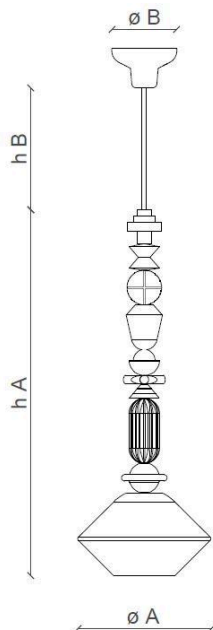

FERROLUCE

handmade light

CODE	C2512
COLLECTION	DECO'
DATE	04/11/19
REV.	00
BRAND	FERROLUCE

h A	34.25"
h B	43.30"
Ø A	12.20"
Ø B	5.90"

SAFETY STANDARDS

SPECIFIC INFORMATION

Height A	34.25"	Socket	1 x E26
Height B	43.30" (max)	Max Power	40 Watt
Ø mounting plate	5.90"	U.L.	Yes
Ø lampshade	12.20"	Voltage	120
Materials	Ceramic	Weight lbs	8,81
Usage	Dry locations only	Adjustability	Yes
Class	I		

AVAILABLE FINISHES

GIA

VPE

Ferroluce Srl

Production Department : Z.I. - via Armentaressa, 10 - Zip code: 34076 Romans d'Isonzo - Gorizia - ITALIA

Contacts: e-mail info@ferroluce.it - Tel. +39 0481 909541 - Fax +39 0481 909239