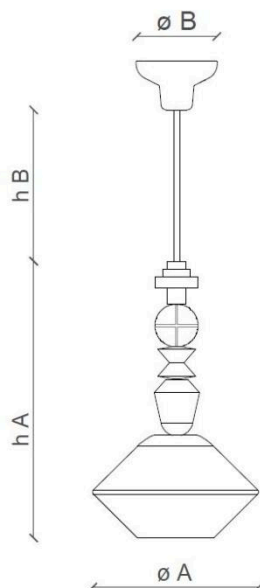

FERROLUCE

handmade light

CODE	C2510
COLLECTION	DECO'
DATE	04/11/19
REV.	00
BRAND	FERROLUCE

h A	22.04"
h B	43.30"
Ø A	12.20"
Ø B	5.90"

SAFETY STANDARDS

SPECIFIC INFORMATION

Height A	22.04"	Socket	1 x E26
Height B	43.30" (max)	Max Power	40 Watt
Ø mounting plate	5.90"	U.L.	Yes
Ø lampshade	12.20"	Voltage	120
Materials	Ceramic	Weight lbs	6,50
Usage	Dry locations only	Adjustability	Yes
Class	I		