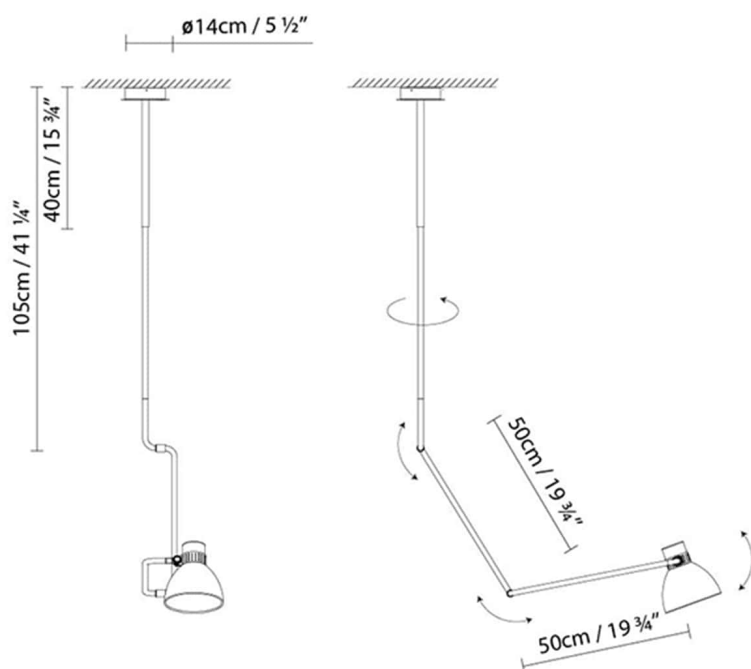

**Description:**

Articulated ceiling lamp designed in the late 70s, in the style of the English school. The simplicity of its forms is reflected in its friction swivel joints and aluminium shade. Finishes: matte black, matte red or satin beige. Shade with a satin white interior.

**Materials:**

Aluminium.

**Certifications:**

IP20

BLUX SYSTEM C

**Light source:**

- LED** ▶ A+ LED 10W (E27)
- ▶ A Fluo. max. 11W (E27)
- ▶ D Halo. classic. max. 57W (E27)

**Weight :**

Net kg.:  
 Gross kg:

**Packaging:**

N. packages:  
 Volume m3:  
 Dimensions cm:

Collection

3D  
 Technical drawing  
 Instrucciones de montaje