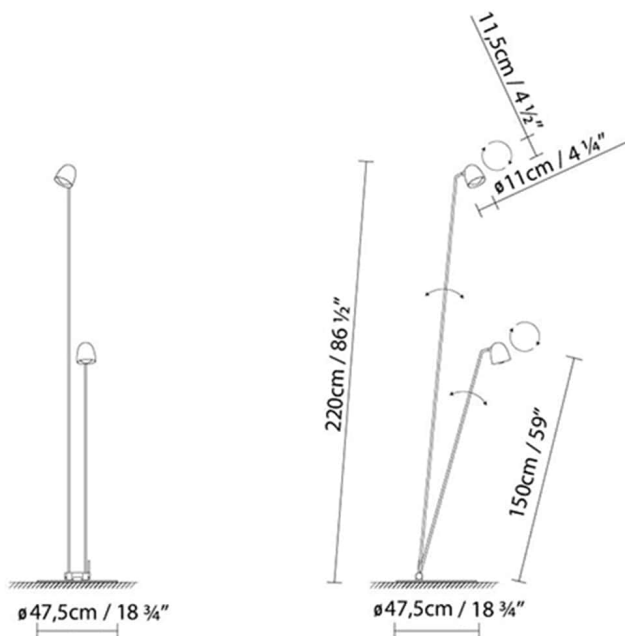

**Description:**

Floor lamp featuring a double shaft and two heads, both adjustable. The light source is a high-luminance LED bulb, which includes a glass lens that concentrates the light and enhances its output. Available in two finishes: textured white matte outer finish with a satin brass interior, and textured black matte exterior with satin copper interior. Double switch.

## SPEERS F

**Light source:**LED A+

LED 2 x 7W 1080lm 2700K CRI80  
230V

**Weight :**

Net kg.:

Gross kg.:

**Packaging:**

N. packages:

Volume m3:

Dimensions cm: