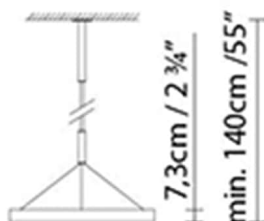

LED 3 x 18W 7879lm 250mA 3000K
CRI>80 DIM 230V

Weight :

Net kg.: 10

Gross kg: 12.6

Packaging:

N. packages: 1

Volume m3: 0.098

Dimensions cm: 70x70x20

R2 S90

90cm / 35 1/2"

7,3cm / 2 3/4"
min. 140cm / 55"

Light source:

LED A+ LED 4 x 18W 9755lm 250mA
3000K CRI>80 DIM 230V

Weight :

Net kg.: 12.5

Gross kg: 15

Packaging:

N. packages: 1

Volume m3: 0.182

Dimensions cm: 98x98x19

R2 S120

120cm / 47 1/4"

7,3cm / 2 3/4"
min. 140cm / 55"

Light source: