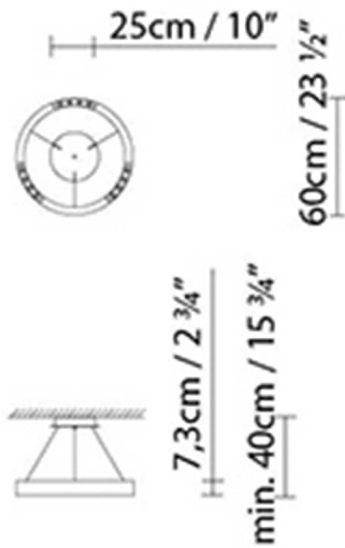

R2 S60 Flat Canopy

Light source:

LED A+ LED 3 x 18W 7879lm 250mA 3000K
CRI>80 DIM 230V

Weight :

Net kg.: 10
Gross kg: 12.6

Packaging:

N. packages: 1
Volume m3: 0.098
Dimensions cm: 70x70x20