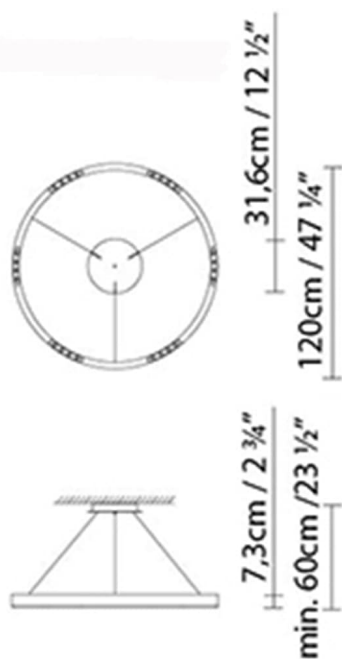

Packaging:

N. packages: 1

Volume m3: 0.182

Dimensions cm: 98x98x19

R2 S120

120cm / 47 1/4"

7,3cm / 2 3/4"
min. 140cm / 55"

Light source:

R2 S60 Flat Canopy

**Light source:**

LED A+ LED 3 x 18W 7879lm 250mA 3000K
CRI>80 DIM 230V

Weight :

Net kg.: 10
Gross kg: 12.6

Packaging:

N. packages: 1
Volume m3: 0.098
Dimensions cm: 70x70x20

R2 S90 Flat Canopy

**Light source:**

LED A+ LED 4 x 18W 9755lm 250mA
3000K CRI>80 DIM 230V

Weight :

Net kg.: 12.5
Gross kg: 15

Packaging:

N. packages: 1
Volume m3: 0.182
Dimensions cm: 98x98x19

R2 S120 Flat Canopy

**Light source:**

LED **A+** LED 6 x 17W 13957lm 240mA
3000K CRI>80 DIM 230V

Weight :

Net kg.: 16
Gross kg: 19.3

Packaging:

N. packages: 1
Volume m3: 0.36
Dimensions cm: 131x131x21

Designer
Technical drawing
Instrucciones de montaje
3D
Fotometría