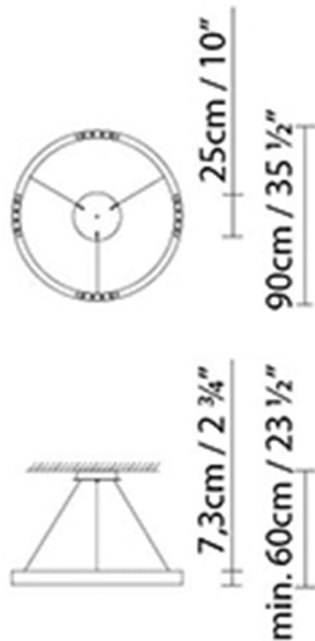

LED A+ LED 6 x 17W 13957lm 240mA
3000K CRI>80 DIM 230V

Weight :

Net kg.: 16

Gross kg: 19.3

Packaging:

N. packages: 1

Volume m3: 0.36

Dimensions cm: 131x131x21

R2 S60 Flat Canopy

**Light source:**

LED A+ LED 3 x 18W 7879lm 250mA 3000K
CRI>80 DIM 230V

Weight :

Net kg.: 10
Gross kg: 12.6

Packaging:

N. packages: 1
Volume m3: 0.098
Dimensions cm: 70x70x20

R2 S90 Flat Canopy

**Light source:**

LED A+ LED 4 x 18W 9755lm 250mA
3000K CRI>80 DIM 230V

Weight :

Net kg.: 12.5
Gross kg: 15

Packaging:

N. packages: 1
Volume m3: 0.182
Dimensions cm: 98x98x19

R2 S120 Flat Canopy

**Light source:**

LED **A+** LED 6 x 17W 13957lm 240mA
3000K CRI>80 DIM 230V

Weight :

Net kg.: 16
Gross kg: 19.3

Packaging:

N. packages: 1
Volume m3: 0.36
Dimensions cm: 131x131x21

Designer
Technical drawing
Instrucciones de montaje
3D
Fotometría