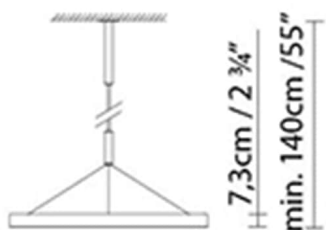

R2 S90

90cm / 35 1/2"

7,3cm / 2 3/4"
min. 140cm / 55"

Light source:

LED A+ LED 4 x 18W 9755lm 250mA
3000K CRI>80 DIM 230V

Weight :

Net kg.: 12.5

Gross kg: 15

Packaging:

N. packages: 1

Volume m3: 0.182

Dimensions cm: 98x98x19

R2 S120

120cm / 47 1/4"

7,3cm / 2 3/4"
min. 140cm / 55"

Light source: