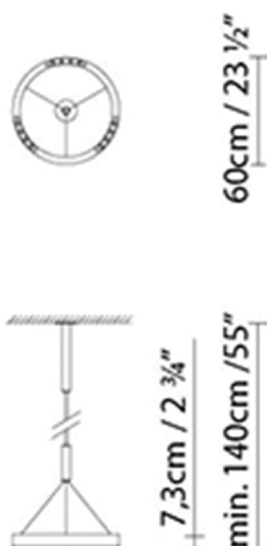

Light source:

LED A+

LED 3 x 18W 7879lm 250mA 3000K
CRI>80 DIM 230V

Weight :

Net kg.: 10

Gross kg: 12.6

Packaging:

N. packages: 1

Volume m3: 0.098

Dimensions cm: 70x70x20