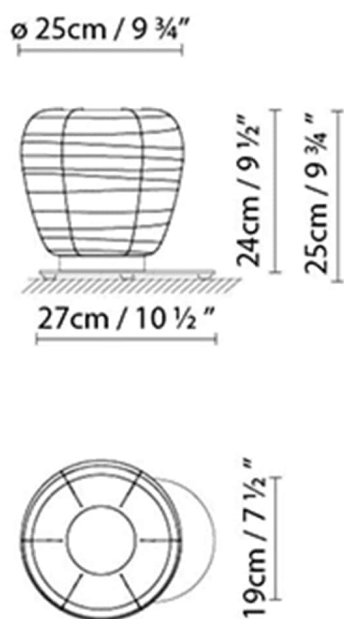

**Description:**

Japanese-inspired table lamp, available in three sizes (T15, T25 and T35), all of them created around a disc housing the light source (E27). This disc is available in a natural wood or painted matte black finish, which supports the textured blown-glass diffuser that comes in an opal matte white finish. Metallic base painted matte black. The version with a natural wood finish has an off-white textile cable, while the black painted version has a black textile cable. Dimmer.

MISKO T15

**Light source:**

LED A+ LED 10W (E27) DIM

Weight :

Net kg.:

Gross kg.:

Packaging:

N. packages:

Volume m3:

Dimensions cm:

MISKO T25

Light source:

LED **A+** LED 10W (E27) DIM

Weight :

Net kg.:

Gross kg:

Packaging:

N. packages:

Volume m3:

Dimensions cm:

MISKO T35

Light source:

LED **A+** LED 10W (E27) DIM

Weight :