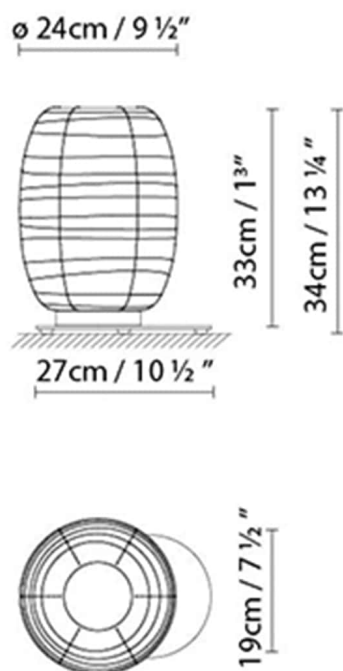

**Description:**

Japanese-inspired table lamp, available in three sizes (T15, T25 and T35), all of them created around a disc housing the light source (E27). This disc is available in a natural wood or painted matte black finish, which supports the textured blown-glass diffuser that comes in an opal matte white finish. Metallic base painted matte black. The version with a natural wood finish has an off-white textile cable, while the black painted version has a black textile cable. Dimmer.

Volume m3:

Dimensions cm:

MISKO T25

Light source:

LED **A+** LED 10W (E27) DIM

Weight :

Net kg.:

Gross kg:

Packaging:

N. packages:

Volume m3:

Dimensions cm:

MISKO T35

Light source:

LED **A+** LED 10W (E27) DIM

Weight :

Net kg.:

Gross kg:

Packaging:

N. packages:

Volume m3:

Dimensions cm:

Collection

Designer
Technical drawing
Instrucciones de montaje