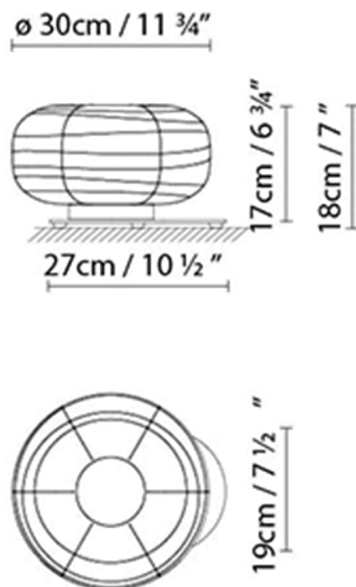

**Description:**

Japanese-inspired table lamp, available in three sizes (T15, T25 and T35), all of them created around a disc housing the light source (E27). This disc is available in a natural wood or painted matte black finish, which supports the textured blown-glass diffuser that comes in an opal matte white finish. Metallic base painted matte black. The version with a natural wood finish has an off-white textile cable, while the black painted version has a black textile cable. Dimmer.

MISKO T15

**Light source:**

LED A+ LED 10W (E27) DIM

Weight :

Net kg.:

Gross kg.:

Packaging:

N. packages:

Volume m3:

Dimensions cm:

MISKO T25

Light source:

LED **A+** LED 10W (E27) DIM

Weight :

Net kg.:

Gross kg:

Packaging:

N. packages:

Volume m3:

Dimensions cm:

MISKO T35

Light source:

LED **A+** LED 10W (E27) DIM

Weight :