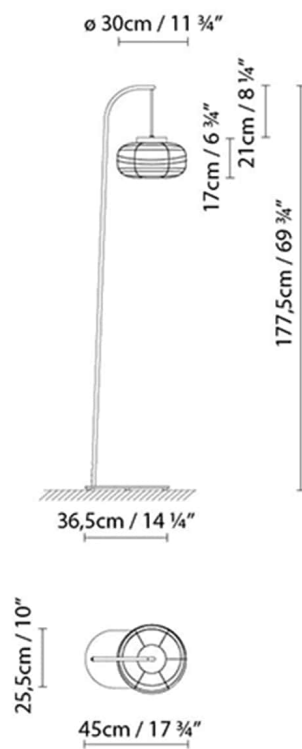

Light source:

LED LED 10W (E27) DIM

Weight :

Net kg.:

Gross kg.:

Packaging:

N. packages:

Volume m3:

Dimensions cm: