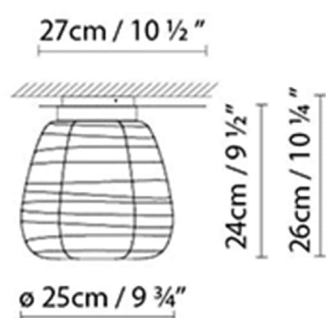

Description:

Japanese-inspired ceiling and wall lamp, available in three sizes (ceiling lamp, C/W15, C25 and) C35 and one size (wall lamp, C/W15), all of them created around a disc that houses the light source (E27). This disc is available in a natural wood or painted matte black finish, which supports the textured blown-glass diffuser that comes in an opal matte white finish.

MISKO C/W15

Light source:

LED  LED 10W (E27)

Weight :

Net kg.:

Gross kg:

Packaging:

N. packages:

Volume m3:

Dimensions cm:

MISKO C25

**Light source:**LED **A+** LED 10W (E27)**Weight :**

Net kg.:

Gross kg:

Packaging:

N. packages:

Volume m3:

Dimensions cm:

MISKO C35

**Light source:**LED **A+** LED 10W (E27)**Weight :**

Net kg.:

Gross kg:

Packaging:

N. packages: