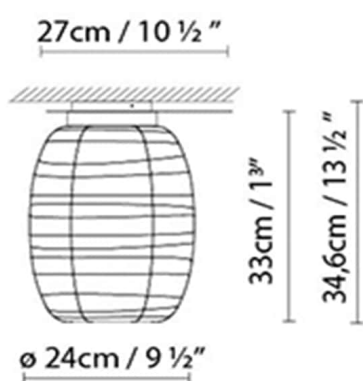

Description:

Japanese-inspired ceiling and wall lamp, available in three sizes (ceiling lamp, C/W15, C25 and) C35 and one size (wall lamp, C/W15), all of them created around a disc that houses the light source (E27). This disc is available in a natural wood or painted matte black finish, which supports the textured blown-glass diffuser that comes in an opal matte white finish.

MISKO C/W15

Light source:

LED  LED 10W (E27)

Weight :

Net kg.:

Gross kg:

Packaging:

N. packages:

Volume m3:

Dimensions cm:

MISKO C25

**Light source:**LED **A+** LED 10W (E27)**Weight :**

Net kg.:

Gross kg:

Packaging:

N. packages:

Volume m3:

Dimensions cm:

MISKO C35

**Light source:**LED **A+** LED 10W (E27)**Weight :**

Net kg.:

Gross kg:

Packaging:

N. packages: