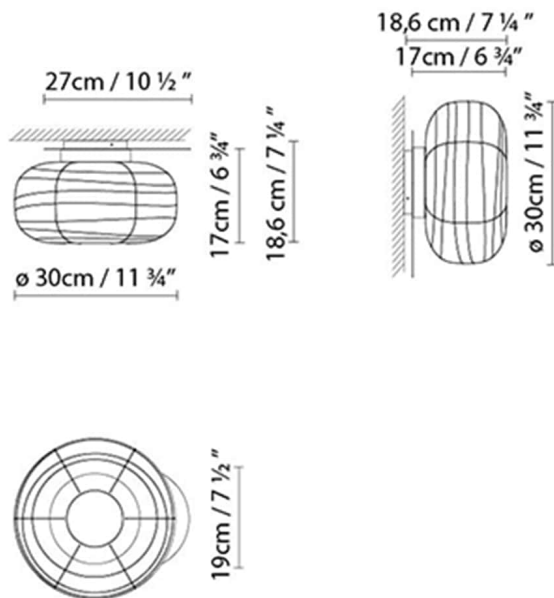

Description:

Japanese-inspired ceiling and wall lamp, available in three sizes (ceiling lamp, C/W15, C25 and) C35 and one size (wall lamp, C/W15), all of them created around a disc that houses the light source (E27). This disc is available in a natural wood or painted matte black finish, which supports the textured blown-glass diffuser that comes in an opal matte white finish.

MISKO C/W15

Light source:

LED  LED 10W (E27)

Weight :

Net kg.:

Gross kg:

Packaging:

N. packages:

Volume m3:

Dimensions cm:

MISKO C25

**Light source:**LED **A+** LED 10W (E27)**Weight :**

Net kg.:

Gross kg:

Packaging:

N. packages:

Volume m3:

Dimensions cm:

MISKO C35

**Light source:**LED **A+** LED 10W (E27)**Weight :**

Net kg.:

Gross kg:

Packaging:

N. packages: