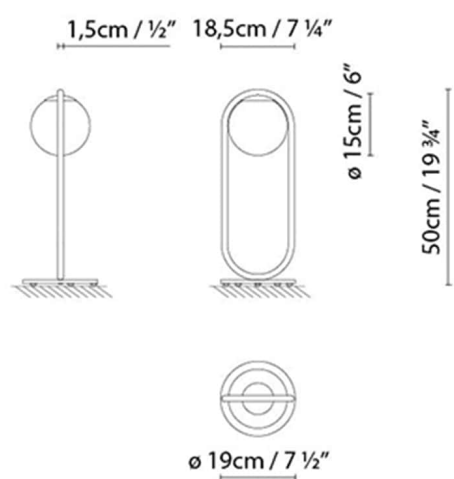

Description:

Decorative table lamp consisting of an opal glass sphere and metal components finished in matte brass or matte black.

Materials:

Glass and metal.

Certifications:

IP20
230V

Finishes:

Black (matte)

Brass

C_BALL T

Light source:

LED **A+** LED 6W (E14) DIM

A Fluo. max. 12W (E14) DIM

C Halo. max. 46W (E14)

Weight :

Net kg.: 3.3

Gross kg: 4

Packaging:

N. packages: 1

Volume m3: 0.030

Dimensions cm: 70x23x23

Collection

Designer
3D
Instrucciones de montaje
Technical drawing
Fotometría