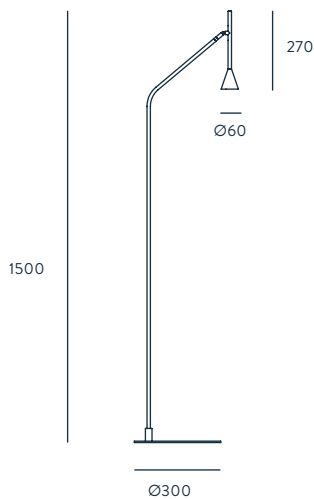

P1274

ACABADOS

METAL
NEGRO MATE

MATERIALES

ACERO

ESPECIFICACIONES (UE)

CHIP LED INCLUIDO 5W
3000K 450 LM.
12 V, 50/60 HZ,
IP20, CLASE II

CLASIFICACIÓN ENERGÉTICA

A ++

FINISHES

METAL
MATT BLACK

MATERIALS

STEEL

SPECIFICATIONS (UE)

CHIP LED INTEGRATED 5W
3000K 450 LM.
12 V, 50/60 HZ,
IP20, CLASS II

ENERGY LABEL

A ++