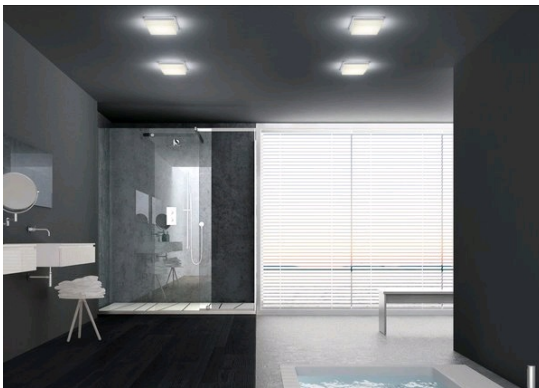

# COSI

wall/ceiling-luminaire

item nr. **15/1905.06**

color	nickel mat
material	glass satinised with polished edges
dimensions	L 110 mm x B 110 mm x H 50 mm
lightsource	LED not exchangeable
control	dimnable trailing/leading edge
system power	5 W
luminous flux	360 lm
light color	2,900 K
light emission	direct
degree of protection	IP30

## material and dimensions

color	nickel mat
material	glass satinised with polished edges
dimensions	L 110 mm x B 110 mm x H 50 mm
weight	0.6 kg