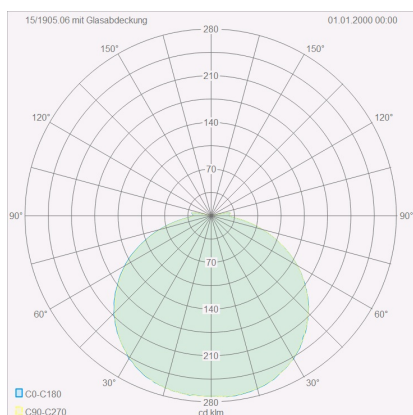

COSI

Typ	wall/ceiling-luminaire
item nr.	15/1905.06
GTIN (EAN)	4022671106863

material and dimensions

color	nickel mat
material	glass satinised with polished edges
dimensions	L 110 mm x B 110 mm x H 50 mm
weight	0.6 kg

light and electric specifications

lightsource	LED not exchangeable
control	dimmable trailing/leading edge
system power	5 W
luminous flux	360 lm
light color	2,900 K
CRI	90-100
light emission	direct
degree of protection	IP30
protection class	1
energy efficiency class of the built-in lightsource	A++, A+, A (LED)

price

recommended retail price	179 €, excl. VAT
price group	1