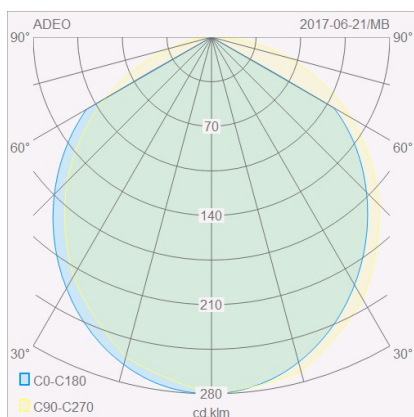

ADEO

wall luminaire

item nr. **18/1807.06**

color	nickel mat
material	aluminium + chrome cover
dimensions	D 200 mm x H 65 mm
lightsource	LED not exchangeable
control	dimmable trailing/leading edge
system power	8 W
luminous flux	520 lm
light color	2,800 K
light emission	indirekt
degree of protection	IP20

75  200 65

Typ	wall luminaire
item nr.	18/1807.06
GTIN (EAN)	4022671105217

material and dimensions

color	nickel mat
material	aluminium + chrome cover
dimensions	D 200 mm x H 65 mm
weight	0.46 kg

light and electric specifications

lightsource	LED not exchangeable
control	dimnable trailing/leading edge
system power	8 W
luminous flux	520 lm
light color	2,800 K
CRI	80-89
light emission	indirekt
degree of protection	IP20
protection class	1
energy efficiency class of the built-in lightsources	A++, A+, A (LED)