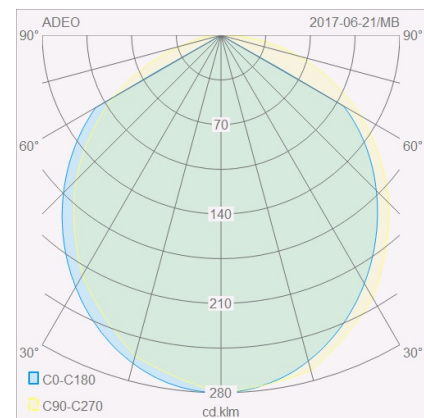

ADEO

wall luminaire

item nr. **18/1807.06**

color	nickel mat
material	aluminium + chrome cover
dimensions	D 200 mm x H 65 mm
lightsource	LED not exchangeable
control	dimmable trailing/leading edge
system power	8 W
luminous flux	520 lm
light color	2,800 K
light emission	indirekt
degree of protection	IP20

75  200 65

Typ	wall luminaire
item nr.	18/1807.06
GTIN (EAN)	4022671105217

material and dimensions

color	nickel mat
material	aluminium + chrome cover
dimensions	D 200 mm x H 65 mm
weight	0.46 kg

light and electric specifications

lightsource	LED not exchangeable
control	dimnable trailing/leading edge
system power	8 W
luminous flux	520 lm
light color	2,800 K
CRI	80-89
light emission	indirekt
degree of protection	IP20
protection class	1
energy efficiency class of the built-in lightsources	A++, A+, A (LED)