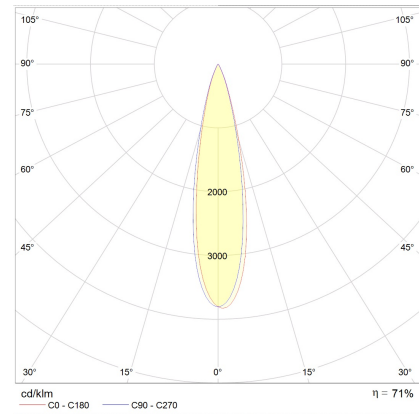

NUT

ceiling luminaire

item nr. **15/1918.07**

color	mat white
dimensions	D 45 mm x H 380 mm
lightsource	LED not exchangeable
control	not dimmable
system power	8 W
luminous flux	510 lm
light color	2,800 K
light emission	direct
degree of protection	IP20

color	mat white
dimensions	D 45 mm x H 380 mm
weight	0.5 kg

light and electric specifications

lightsource	LED not exchangeable
control	not dimmable
system power	8 W
luminous flux	510 lm
light color	2,800 K
CRI	90-100
beam angle	24 °
light emission	direct
degree of protection	IP20
protection class	1
energy efficiency class of the built-in lightsources	A++, A+, A (LED)