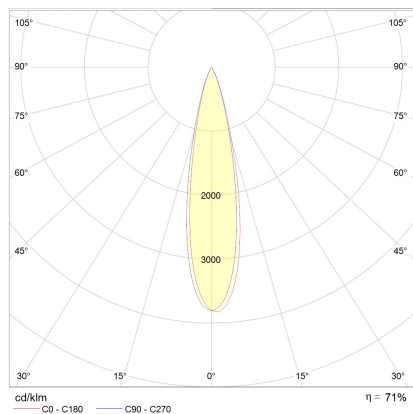

NUT

Typ	ceiling luminaire
item nr.	15/1918.07
GTIN (EAN)	4022671107051

description

The inner rings are part of every delivery in black, silver and gold color and can be changed without any tools.

material and dimensions

color	mat white
dimensions	D 45 mm x H 380 mm
weight	0.5 kg

light and electric specifications

lightsource	LED not exchangeable
control	not dimmable
system power	8 W
luminous flux	510 lm
light color	2,800 K
CRI	90-100
beam angle	24 °
light emission	direct
degree of protection	IP20
protection class	1
energy efficiency class of the built-in lightsources	A++, A+, A (LED)

price

recommended retail price	149 €, excl. VAT
price group	1