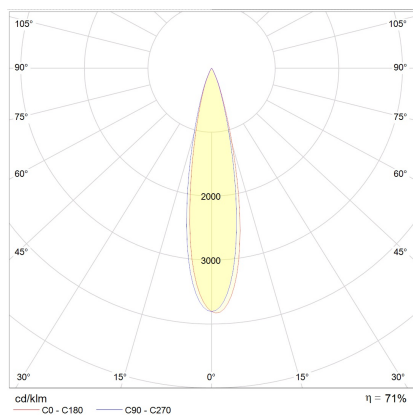

NUT

Typ	ceiling luminaire
item nr.	15/1917.07
GTIN (EAN)	4022671107044

description

The inner rings are part of every delivery in black, silver and gold color and can be changed without any tools.

material and dimensions

color	mat white
dimensions	D 45 mm x H 230 mm
weight	0.33 kg

light and electric specifications

lightsource	LED not exchangeable
control	not dimmable
system power	8 W
luminous flux	510 lm
light color	2,800 K
CRI	90-100
beam angle	24 °
light emission	direct
degree of protection	IP20
protection class	1
energy efficiency class of the built-in lightsource	A++, A+, A (LED)

price

recommended retail price	129 €, excl. VAT
price group	1