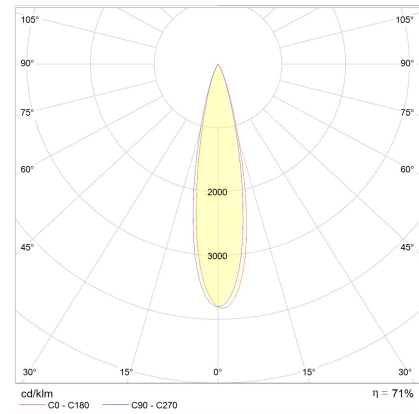

NUT

ceiling luminaire

item nr. **15/1917.07**

color	mat white
dimensions	D 45 mm x H 230 mm
lightsource	LED not exchangeable
control	not dimmable
system power	8 W
luminous flux	510 lm
light color	2,800 K
light emission	direct
degree of protection	IP20

color	mat white
dimensions	D 45 mm x H 230 mm
weight	0.33 kg

light and electric specifications

lightsource	LED not exchangeable
control	not dimmable
system power	8 W
luminous flux	510 lm
light color	2,800 K
CRI	90-100
beam angle	24 °
light emission	direct
degree of protection	IP20
protection class	1
energy efficiency class of the built-in lightsource	A++, A+, A (LED)