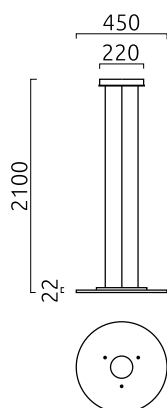

ALIDE

Typ	pendant luminaire
item nr.	96/1315.86/5081
GTIN (EAN)	4022671997157

material and dimensions

color	stainless steel anodised
material	glass partially satinised
dimensions	D 450 mm x H 22 mm
height adjustment	Höhe einstellbar
suspension length	100 mm - 2,100 mm
weight	6.7 kg

light and electric specifications

lightsource	LED not exchangeable
control	dimnable trailing/leading edge
Casambi	optionally available with CASAMBI control
system power	27 W
luminous flux	LED module with 2,430 lm
light color	2,700 K
CRI	80-89
light emission	direct/indirect
degree of protection	IP30
protection class	1
energy efficiency class of the built-in lightsource	A+, A, A (LED)

price

recommended retail price	499 €, excl. VAT
price group	1