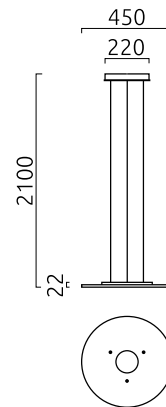

# ALIDE

pendant luminaire

item nr. **96/1315.86/5081**

color	stainless steel anodised
material	glass partially satinised
dimensions	D 450 mm x H 22 mm
lightsource	LED not exchangeable
control	dimnable trailing/leading edge
system power	27 W
luminous flux	LED module with 2,430 lm
light color	2,700 K
light emission	direct/indirect
degree of protection	IP30
options	optionally available with CASAMBI control

## material and dimensions

color	stainless steel anodised
material	glass partially satinised
dimensions	D 450 mm x H 22 mm
height adjustment	Höhe einstellbar
suspension length	100 mm - 2,100 mm
weight	6.7 kg

## light and electric specifications

lightsource	LED not exchangeable
control	dimnable trailing/leading edge
Casambi	optionally available with CASAMBI control
system power	27 W
luminous flux	LED module with 2,430 lm
light color	2,700 K
CRI	80-89
light emission	direct/indirect
degree of protection	IP30
protection class	1
energy efficiency class of the built-in lightsource	A+, A, A (LED)