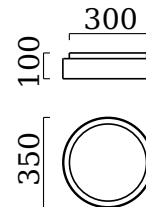

OLVI

ceiling luminaire

item nr. **15/1932.04**

color	chrome
material	opal glass satinised - glass clear
dimensions	D 350 mm x H 100 mm
lightsource	LED not exchangeable
control	not dimmable
with presence detector	yes
system power	18 W
luminous flux	1,240 lm
light color	2,900 K
light emission	direct
degree of protection	IP44

OLVI

Typ	ceiling luminaire
item nr.	15/1932.04
GTIN (EAN)	4022671106559

material and dimensions

color	chrome
material	opal glass satinised - glass clear
dimensions	D 350 mm x H 100 mm
weight	3.2 kg

light and electric specifications

lightsource	LED not exchangeable
control	not dimmable
with presence detector	yes
system power	18 W
luminous flux	1,240 lm
light color	2,900 K
CRI	90-100
light emission	direct
degree of protection	IP44
protection class	1
energy efficiency class of the built-in lightsource	A++, A+, A (LED)