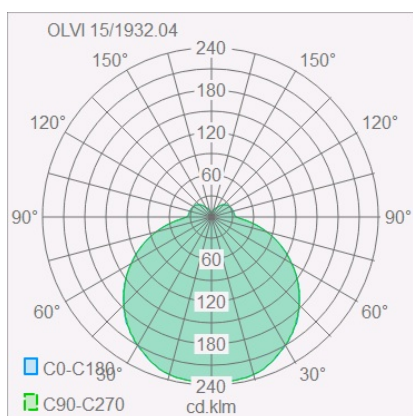

OLVI

ceiling luminaire

item nr. **15/1932.04**

color	chrome
material	opal glass satinised - glass clear
dimensions	D 350 mm x H 100 mm
lightsource	LED not exchangeable
control	not dimmable
with presence detector	yes
system power	18 W
luminous flux	1,240 lm
light color	2,900 K
light emission	direct
degree of protection	IP44

OLVI

Typ	ceiling luminaire
item nr.	15/1932.04
GTIN (EAN)	4022671106559

material and dimensions

color	chrome
material	opal glass satinised - glass clear
dimensions	D 350 mm x H 100 mm
weight	3.2 kg

light and electric specifications

lightsource	LED not exchangeable
control	not dimmable
with presence detector	yes
system power	18 W
luminous flux	1,240 lm
light color	2,900 K
CRI	90-100
light emission	direct
degree of protection	IP44
protection class	1
energy efficiency class of the built-in lightsource	A++, A+, A (LED)