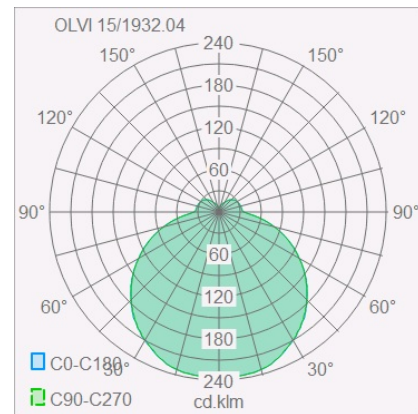

OLVI

ceiling luminaire

item nr. **15/1932.04**

color	chrome
material	opal glass satinised - glass clear
dimensions	D 350 mm x H 100 mm
lightsource	LED not exchangeable
control	not dimmable
with presence detector	yes
system power	18 W
luminous flux	1,240 lm
light color	2,900 K
light emission	direct
degree of protection	IP44

OLVI

Typ	ceiling luminaire
item nr.	15/1932.04
GTIN (EAN)	4022671106559

material and dimensions

color	chrome
material	opal glass satinised - glass clear
dimensions	D 350 mm x H 100 mm
weight	3.2 kg

light and electric specifications

lightsource	LED not exchangeable
control	not dimmable
with presence detector	yes
system power	18 W
luminous flux	1,240 lm
light color	2,900 K
CRI	90-100
light emission	direct
degree of protection	IP44
protection class	1
energy efficiency class of the built-in lightsource	A++, A+, A (LED)