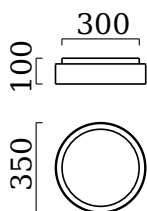

OLVI

ceiling luminaire

item nr. **15/1932.04**

color	chrome
material	opal glass satinised - glass clear
dimensions	D 350 mm x H 100 mm
lightsource	LED not exchangeable
control	not dimmable
with presence detector	yes
system power	18 W
luminous flux	1,240 lm
light color	2,900 K
light emission	direct
degree of protection	IP44

OLVI

Typ	ceiling luminaire
item nr.	15/1932.04
GTIN (EAN)	4022671106559

material and dimensions

color	chrome
material	opal glass satinised - glass clear
dimensions	D 350 mm x H 100 mm
weight	3.2 kg

light and electric specifications

lightsource	LED not exchangeable
control	not dimmable
with presence detector	yes
system power	18 W
luminous flux	1,240 lm
light color	2,900 K
CRI	90-100
light emission	direct
degree of protection	IP44
protection class	1
energy efficiency class of the built-in lightsource	A++, A+, A (LED)