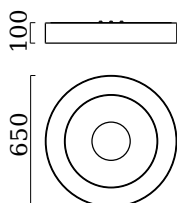

LOMO

ceiling luminaire

item nr. **15/1900.07/9306**

color	mat white
material	shade, mocca
dimensions	D 650 mm x H 100 mm
lightsource	LED not exchangeable
control	dimnable trailing/leading edge
system power	45 W
luminous flux	LED module with 4,650 lm
light color	2,800 K
light emission	direct/indirect
degree of protection	IP20
options	optionally available with CASAMBI control

LOMO

Typ	ceiling luminaire
item nr.	15/1900.07/9306
GTIN (EAN)	4022671107563

material and dimensions

color	mat white
material	shade, mocca
dimensions	D 650 mm x H 100 mm
weight	5.4 kg

light and electric specifications

lightsource	LED not exchangeable
control	dimnable trailing/leading edge
Casambi	optionally available with CASAMBI control
system power	45 W
luminous flux	LED module with 4,650 lm
light color	2,800 K
CRI	80-89
light emission	direct/indirect
degree of protection	IP20
protection class	1
energy efficiency class of the built-in lightsources	A++, A+, A (LED)