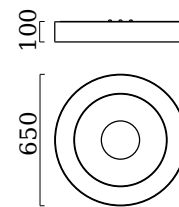

LOMO

ceiling luminaire

item nr. **15/1900.07/9306**

color	mat white
material	shade, mocca
dimensions	D 650 mm x H 100 mm
lightsource	LED not exchangeable
control	dimnable trailing/leading edge
system power	45 W
luminous flux	LED module with 4,650 lm
light color	2,800 K
light emission	direct/indirect
degree of protection	IP20
options	optionally available with CASAMBI control

LOMO

Typ	ceiling luminaire
item nr.	15/1900.07/9306
GTIN (EAN)	4022671107563

material and dimensions

color	mat white
material	shade, mocca
dimensions	D 650 mm x H 100 mm
weight	5.4 kg

light and electric specifications

lightsource	LED not exchangeable
control	dimnable trailing/leading edge
Casambi	optionally available with CASAMBI control
system power	45 W
luminous flux	LED module with 4,650 lm
light color	2,800 K
CRI	80-89
light emission	direct/indirect
degree of protection	IP20
protection class	1
energy efficiency class of the built-in lightsources	A++, A+, A (LED)