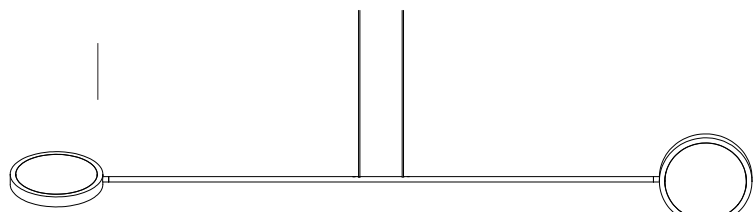

mobi arm L - 100cm

black painted
white painted

T101P3DZL
T101P3DWL

D170

1020

D170

karveelstraat 2
8380 zeebrugge, belgium

+32 (0)50 54 35 49
+32 (0)50 54 35 40

info@tossb.com
www.tossb.com

tossB reserves the right to alter materials, dimensions and characteristics without prior notice. This documentation replaces all previous documentation. Read the installation-instructions carefully. Our general terms and conditions shall apply notwithstanding any stipulation to the contrary to all the orders and agreements with tossB. You can obtain a copy of these conditions on demand.

Product documentation © tossB 2019. All rights reserved.