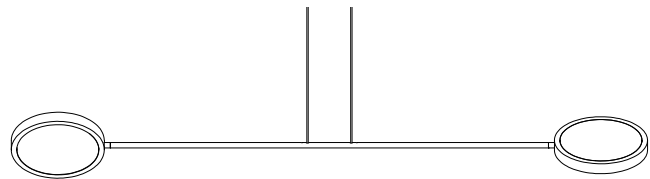

### mobi arm S - 60cm

black painted  
white painted

**T101P1DZL**  
**T101P1DWL**

D170

620

D170

### mobi arm M - 80cm

black painted  
white painted

**T101P2DZL**  
**T101P2DWL**

D170

820

D170